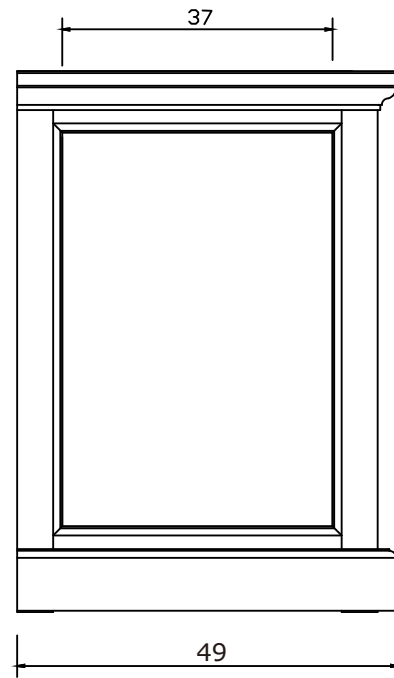

# Technical Drawing

T790TWD  
Halifax Accent Bedside Table  
with Shelves

**NOVA  
SOLO**

FRONT VIEW

SIDE VIEW

BACK VIEW

TOP VIEW

BASKET