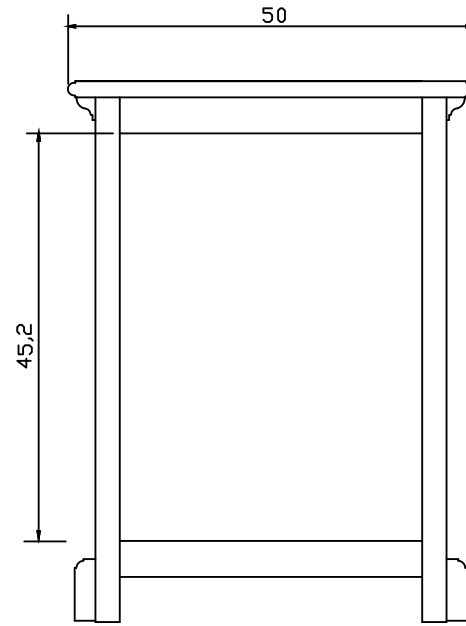

# Technical Drawing

T790TWD  
Halifax Accent Bedside Table  
with Shelves

**NOVA  
SOLO**

FRONT VIEW

SIDE VIEW

BACK VIEW

TOP VIEW

BASKET