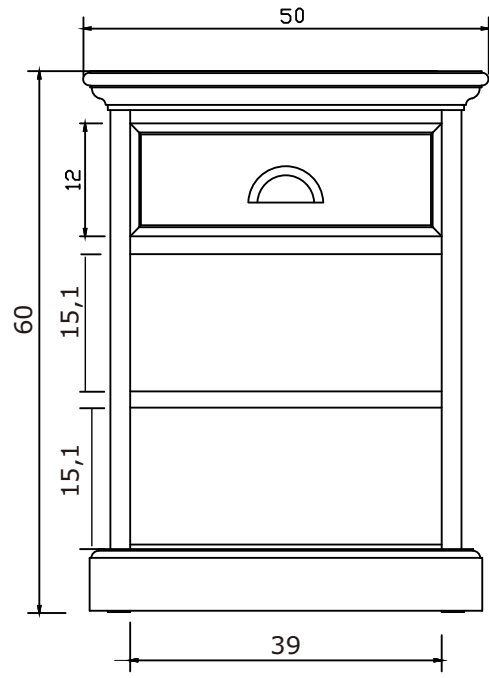

# Technical Drawing

T790TWD  
Halifax Accent Bedside Table  
with Shelves

**NOVA  
SOLO**

FRONT VIEW

SIDE VIEW

BACK VIEW

TOP VIEW

BASKET