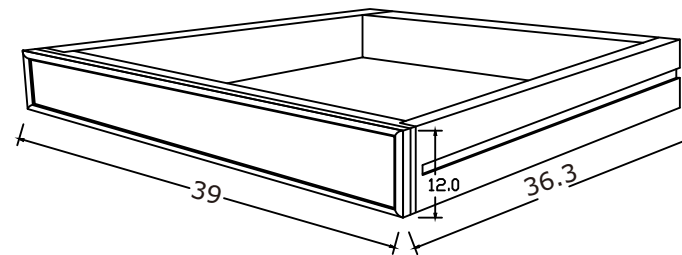

# Technical Drawing

T790TWD  
Halifax Accent Bedside Table  
with Shelves

**NOVA  
SOLO**

FRONT VIEW

SIDE VIEW

BACK VIEW

TOP VIEW

BASKET