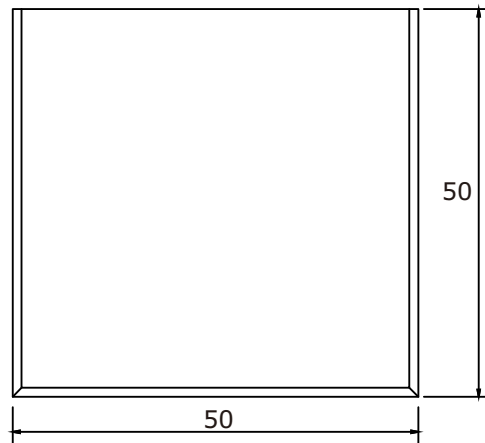

# Technical Drawing

T790TWD  
Halifax Accent Bedside Table  
with Shelves

**NOVA  
SOLO**

FRONT VIEW

SIDE VIEW

BACK VIEW

TOP VIEW

BASKET