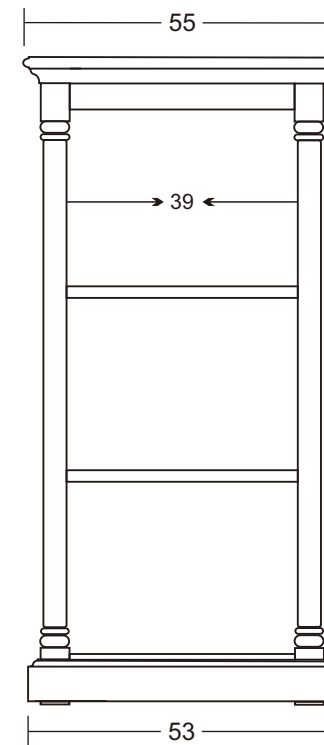

# Technical Drawing

T787

Bordeaux Kitchen Table Medium  
with 6 Boxes

**NOVA  
SOLO**

TOP VIEW

FRONT VIEW

SIDE VIEW