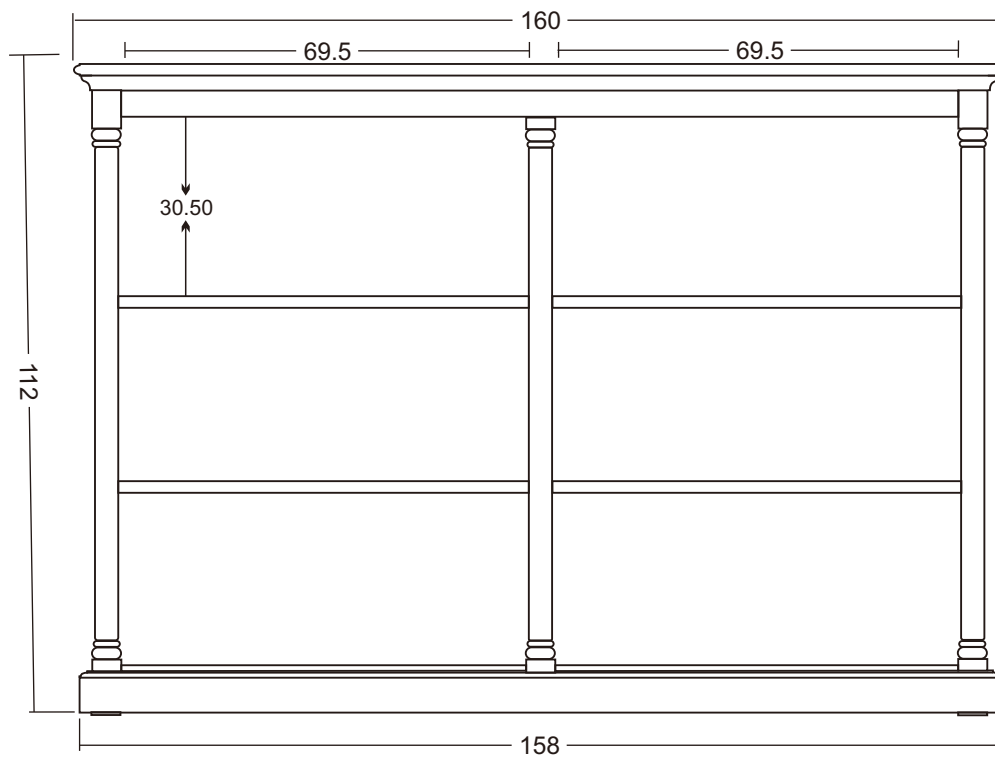

# Technical Drawing

T787

Bordeaux Kitchen Table Medium  
with 6 Boxes

**NOVA  
SOLO**

TOP VIEW

FRONT VIEW

SIDE VIEW