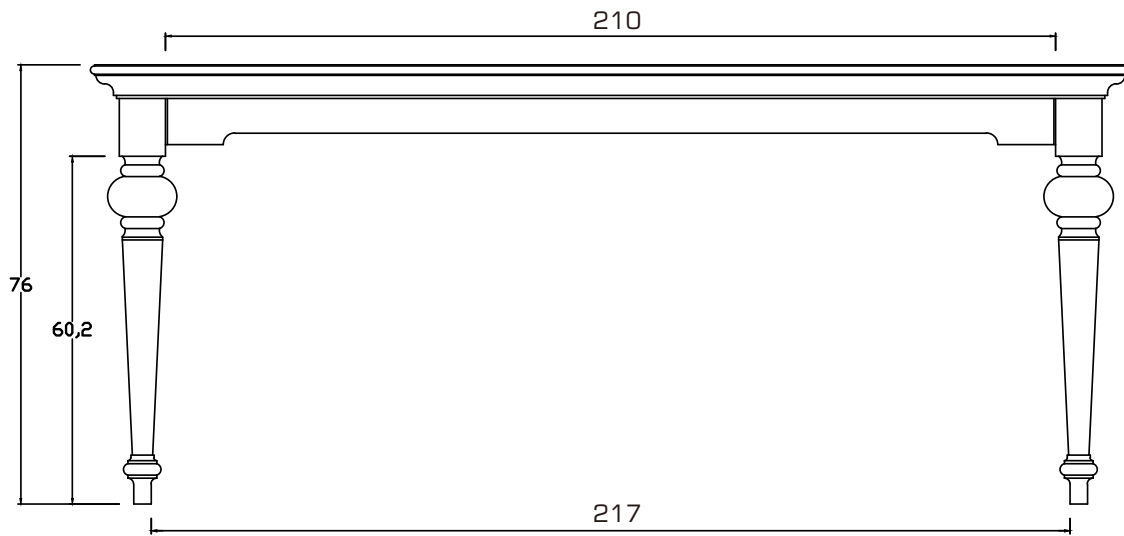

Technical Drawing

T784

Provence 94" Dining Table

**NOVA
SOLO**

TOP VIEW

LEG DETAIL

FRONT VIEW

SIDE VIEW