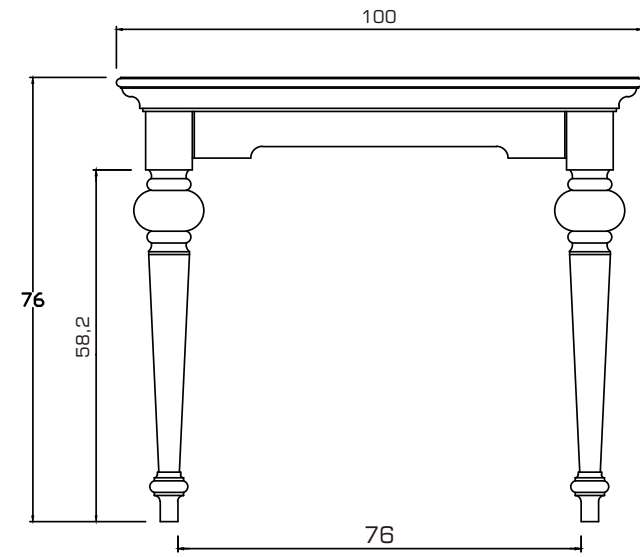

Technical Drawing

T784

Provence 94" Dining Table

**NOVA
SOLO**

TOP VIEW

LEG DETAIL

FRONT VIEW

SIDE VIEW