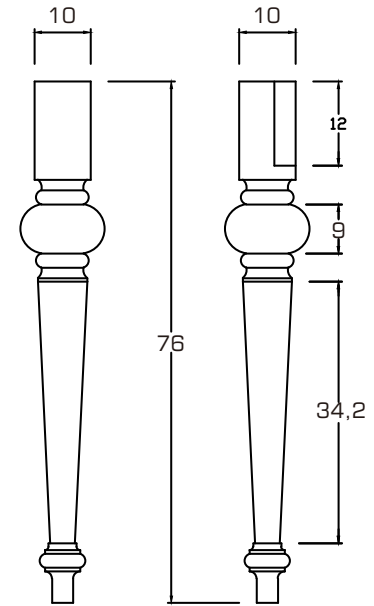

Technical Drawing

T784

Provence 94" Dining Table

**NOVA
SOLO**

TOP VIEW

LEG DETAIL

FRONT VIEW

SIDE VIEW