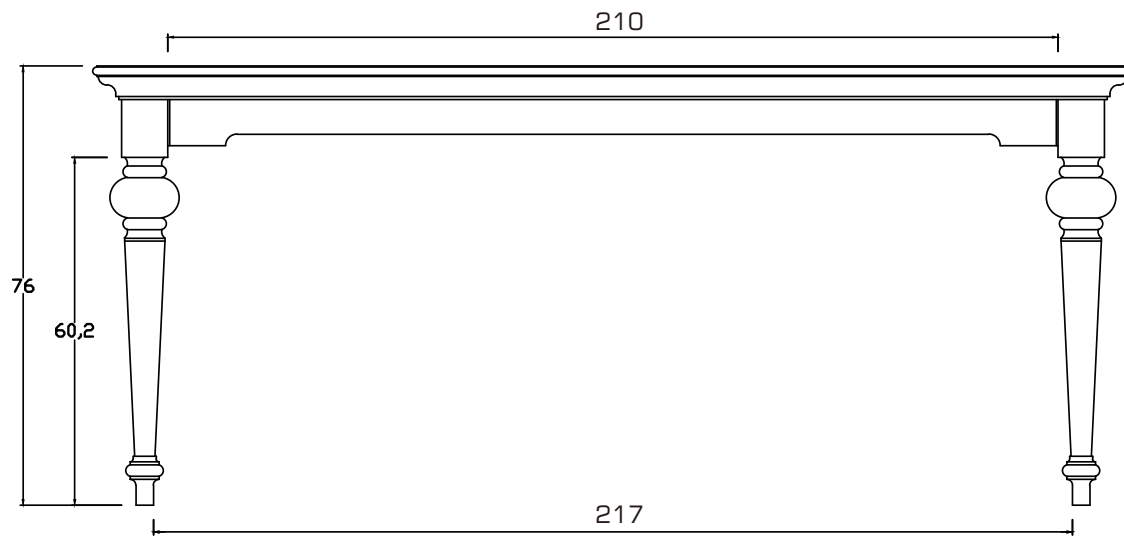

Technical Drawing

T784TWD

Provence Accent Dining Table 240

**NOVA
SOLO**

TOP VIEW

LEG DETAIL

FRONT VIEW

SIDE VIEW