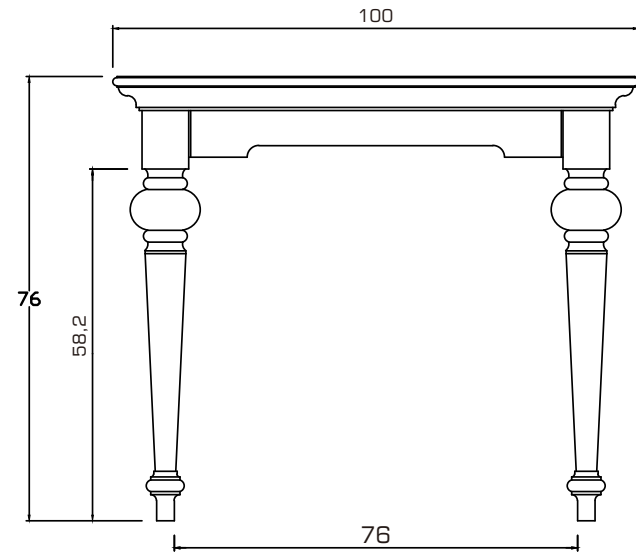

Technical Drawing

T784TWD

Provence Accent Dining Table 240

**NOVA
SOLO**

TOP VIEW

LEG DETAIL

FRONT VIEW

SIDE VIEW