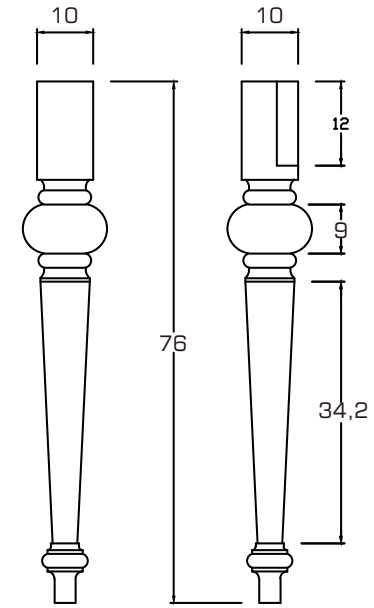

Technical Drawing

T784TWD

Provence Accent Dining Table 240

**NOVA
SOLO**

TOP VIEW

LEG DETAIL

FRONT VIEW

SIDE VIEW