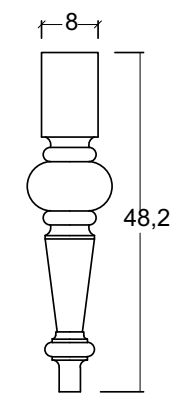

# Technical Drawing

T774

Provence Square Coffee Table

**NOVA  
SOLO**

TOP VIEW

TOP VIEW

SIDE VIEW

DETAIL LEGS