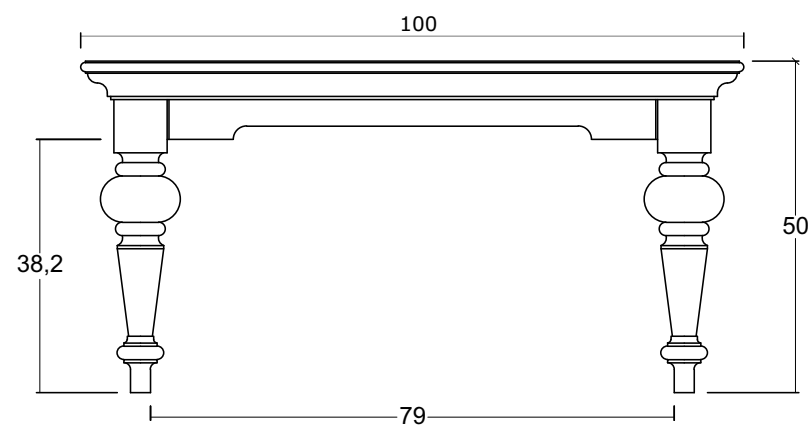

# Technical Drawing

T774

Provence Square Coffee Table

**NOVA  
SOLO**

TOP VIEW

TOP VIEW

SIDE VIEW

DETAIL LEGS