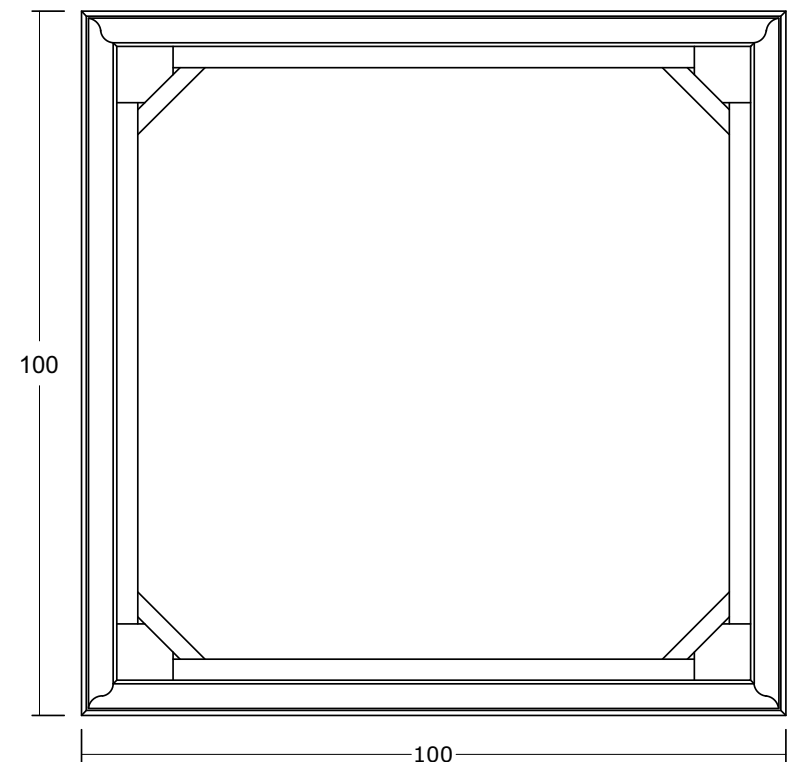

# Technical Drawing

T774

Provence Square Coffee Table

**NOVA  
SOLO**

TOP VIEW

TOP VIEW

SIDE VIEW

DETAIL LEGS