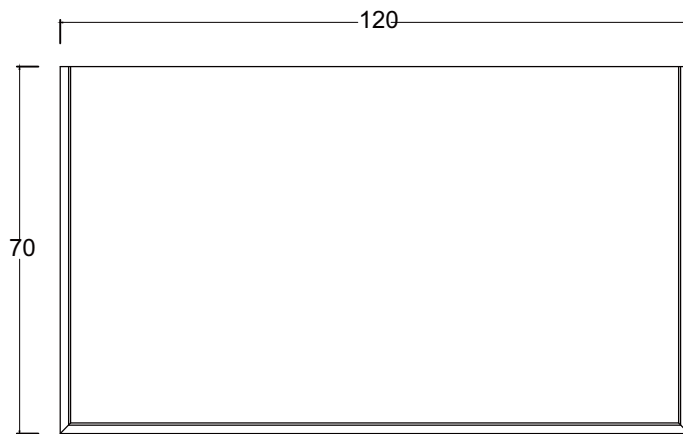

# Technical Drawing

T773

Provence Desk

**NOVA  
SOLO**

FRONT

SIDE

FRONT

TOP