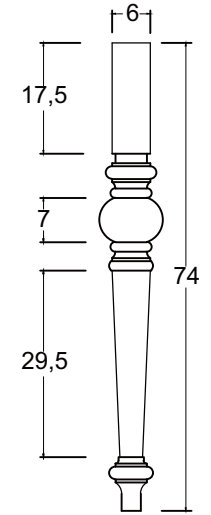

# Technical Drawing

T773

Provence Desk

**NOVA  
SOLO**

FRONT

SIDE

FRONT

TOP

DRAWER