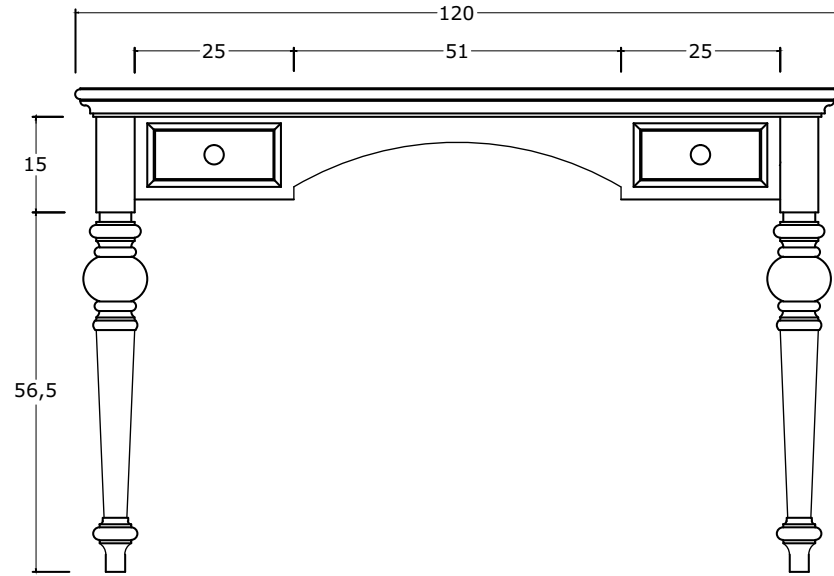

# Technical Drawing

T773

Provence Desk

**NOVA  
SOLO**

FRONT

SIDE

FRONT

TOP

DRAWER