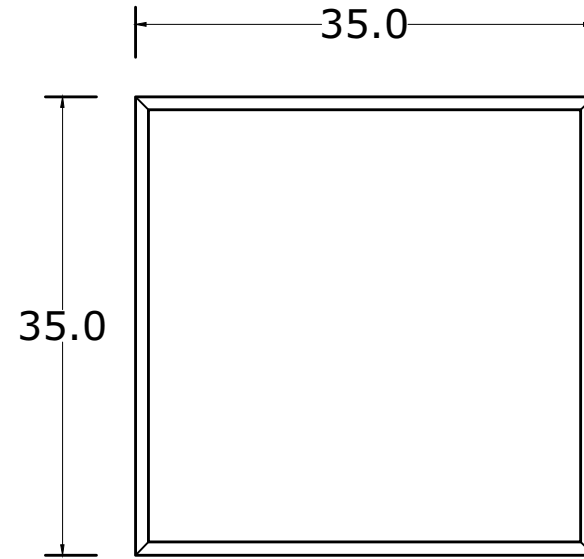

Technical Drawing

T767s
Halifax Stool

**NOVA
SOLO**

FRONT SIDE

TOP VIEW