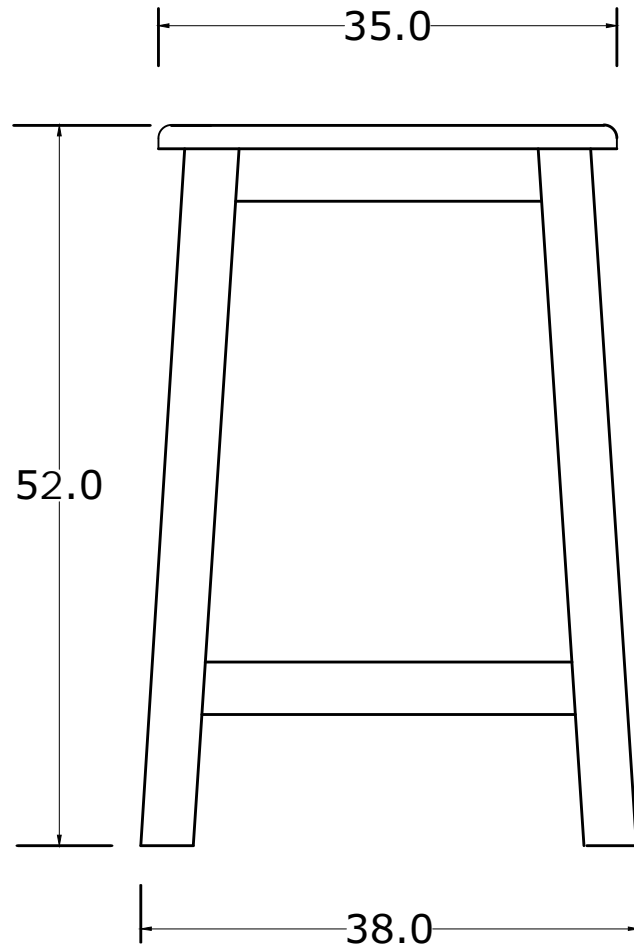

Technical Drawing

T767s
Halifax Stool

**NOVA
SOLO**

FRONT SIDE

TOP VIEW