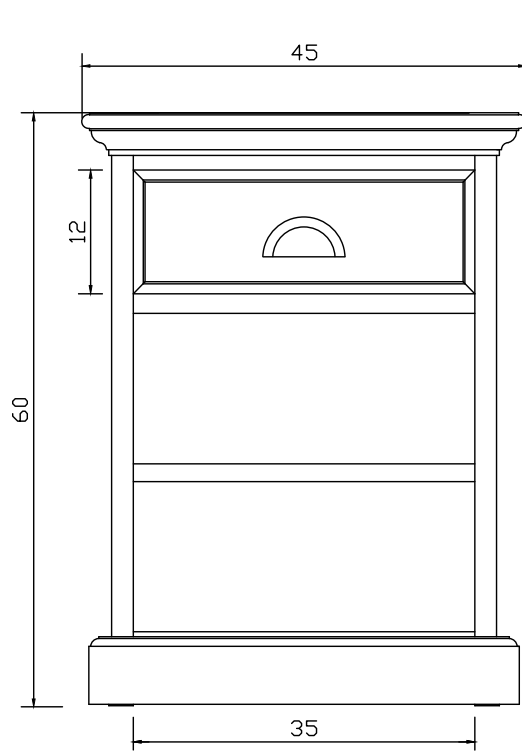

Technical Drawing

T764

Halifax Bedside Table with Shelves

**NOVA
SOLO**

FRONT VIEW

SIDE VIEW

TOP VIEW

DETAIL DRAWER