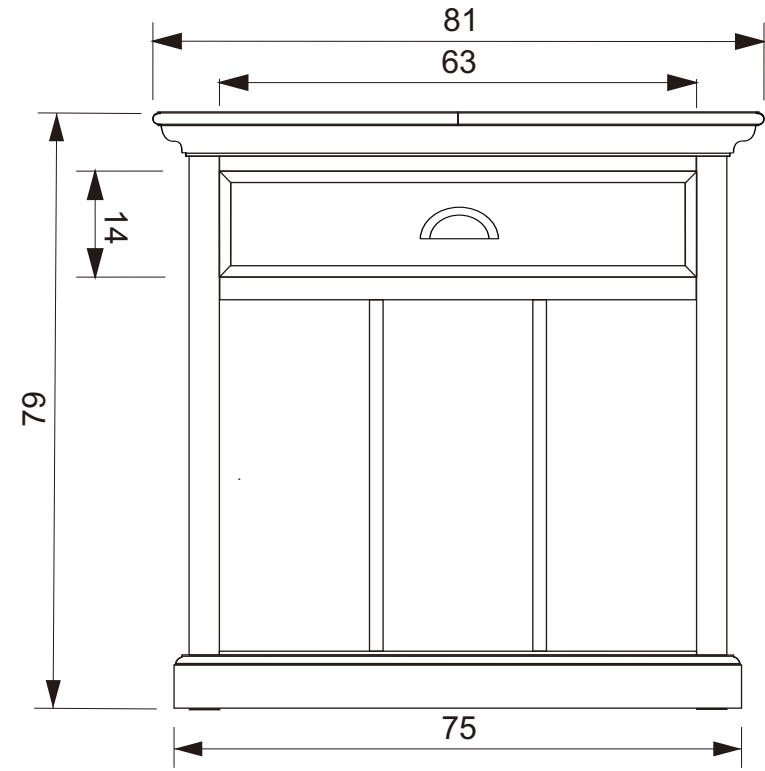

Technical Drawing

T757L

Halifax Grand Bedside Table
with Dividers

**NOVA
SOLO**

FRONT VIEW

BACK VIEW

SIDE VIEW

TOP VIEW

DRAWER DETAIL