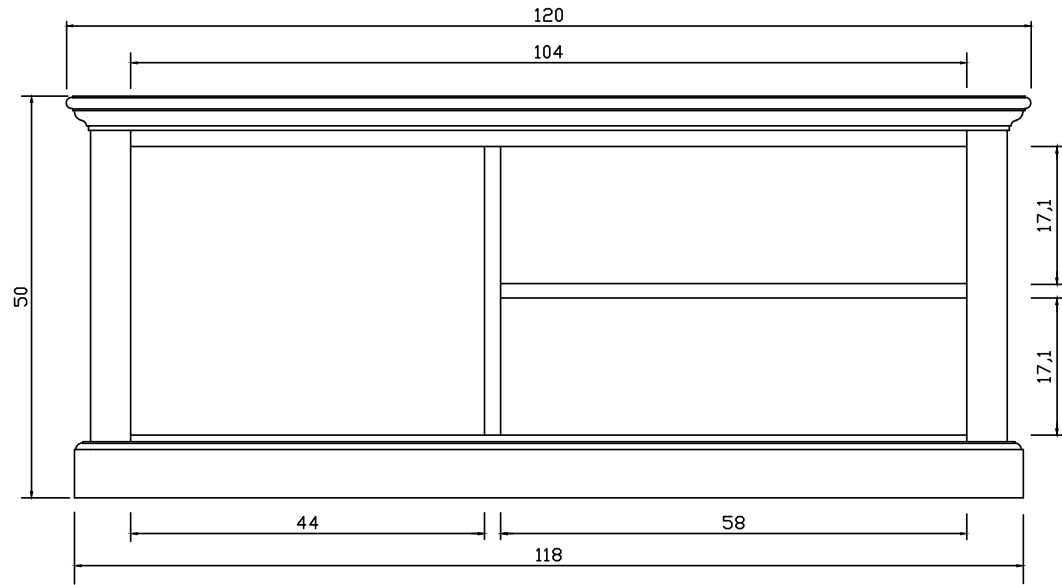

# Technical Drawing

T756

Halifax Coffee Table

**NOVA  
SOLO**

FRONT VIEW

SIDE VIEW

TOP VIEW