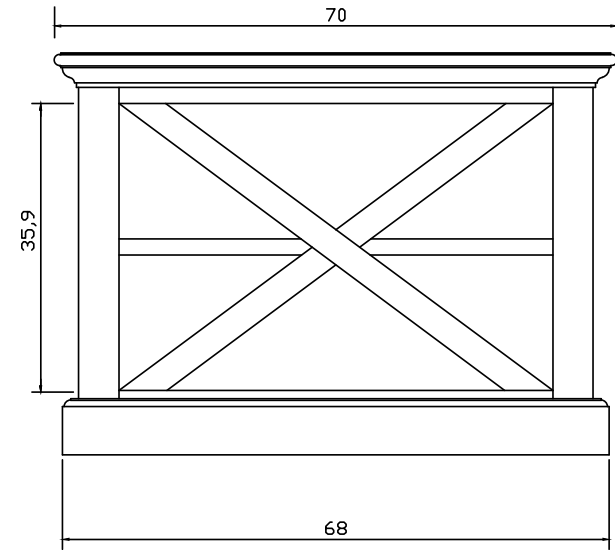

# Technical Drawing

T756

Halifax Coffee Table

**NOVA  
SOLO**

FRONT VIEW

SIDE VIEW

TOP VIEW