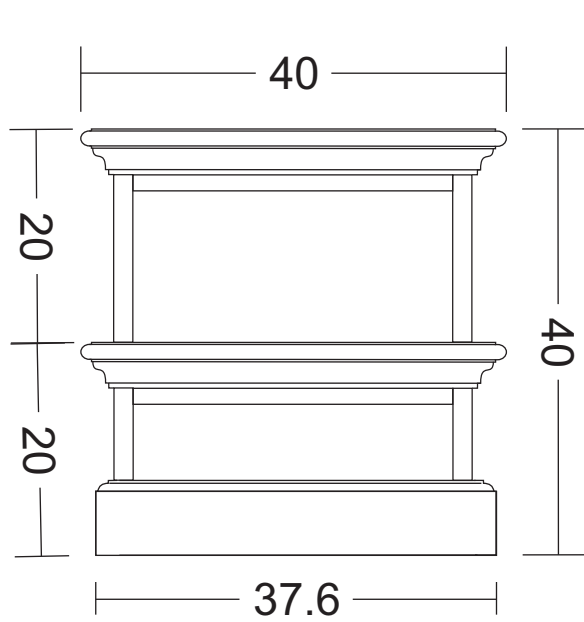

# Technical Drawing

S001

Halifax Bed Step

**NOVA  
SOLO**

FRONT VIEW

BACK VIEW

TOP VIEW

SIDE VIEW

BOTTOM VIEW