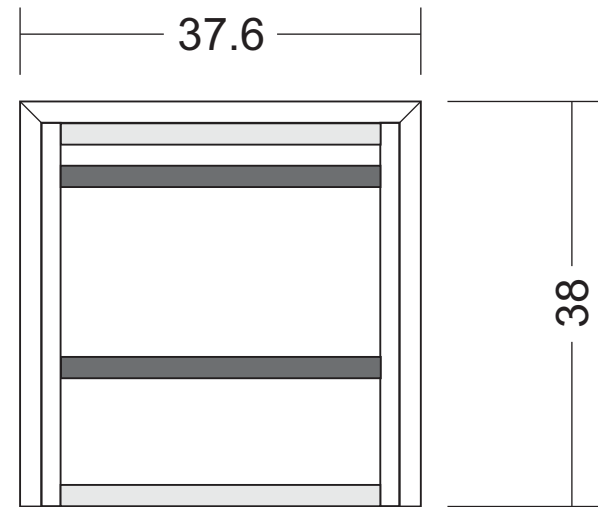

# Technical Drawing

S001

Halifax Bed Step

**NOVA  
SOLO**

FRONT VIEW

BACK VIEW

TOP VIEW

SIDE VIEW

BOTTOM VIEW