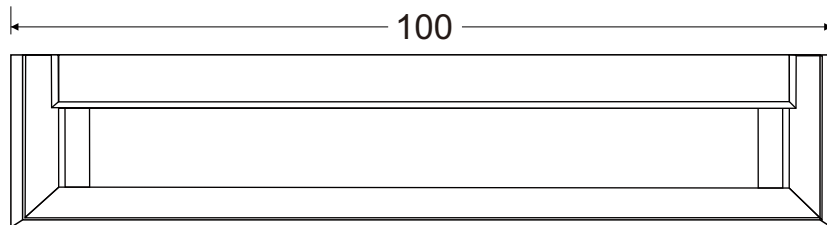

Technical Drawing

D169

Halifax 6 Hook Coat Rack 100 cm

**NOVA
SOLO**

Front view

Back view

Top view

Side view

Bottom view