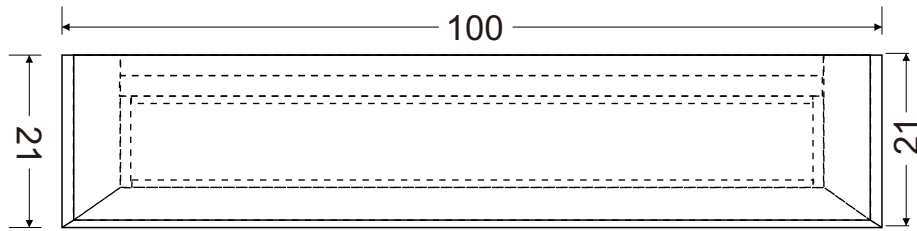

Technical Drawing

D169

Halifax 6 Hook Coat Rack 100 cm

**NOVA
SOLO**

Front view

Back view

Top view

Side view

Bottom view