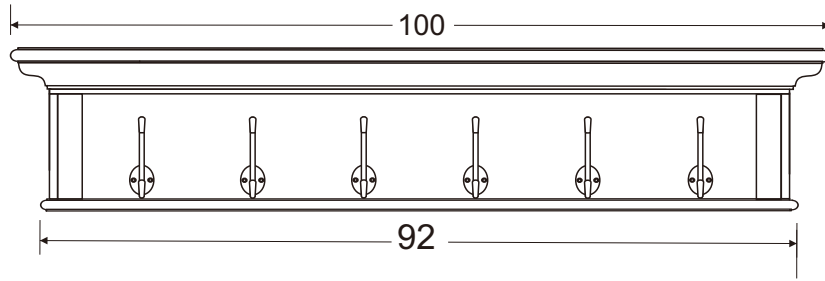

Technical Drawing

D169

Halifax 6 Hook Coat Rack 100 cm

**NOVA
SOLO**

Front view

Back view

Top view

Side view

Bottom view