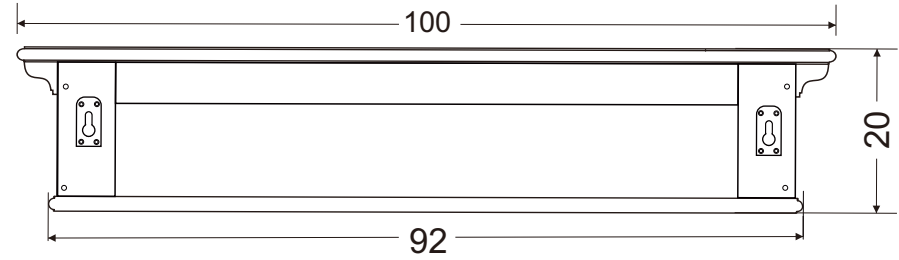

Technical Drawing

D169

Halifax 6 Hook Coat Rack 100 cm

**NOVA
SOLO**

Front view

Back view

Top view

Side view

Bottom view