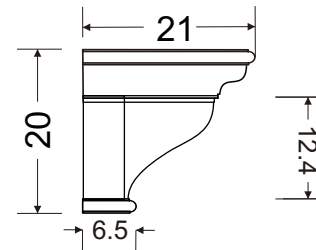

Technical Drawing

D169

Halifax 6 Hook Coat Rack 100 cm

**NOVA
SOLO**

Front view

Back view

Top view

Side view

Bottom view