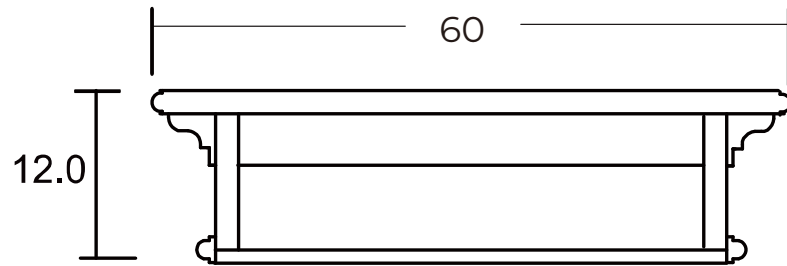

# Technical Drawing

D164

Halifax Floating Wall Shelf, Medium

**NOVA  
SOLO**

FRONT VIEW

BACK VIEW

BOTTOM VIEW

TOP VIEW

SIDE VIEW

DETAIL