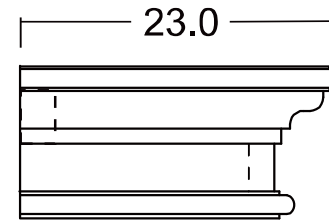

# Technical Drawing

D164

Halifax Floating Wall Shelf, Medium

**NOVA  
SOLO**

FRONT VIEW

BACK VIEW

BOTTOM VIEW

TOP VIEW

SIDE VIEW

DETAIL