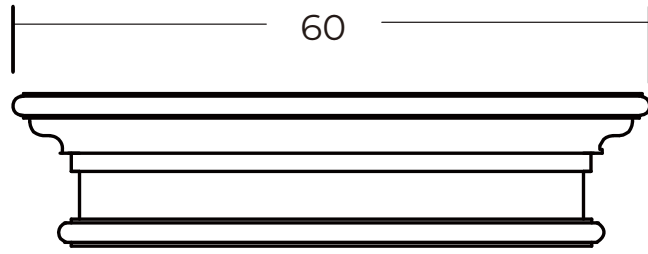

# Technical Drawing

D164

Halifax Floating Wall Shelf, Medium

**NOVA  
SOLO**

FRONT VIEW

BACK VIEW

BOTTOM VIEW

TOP VIEW

SIDE VIEW

DETAIL