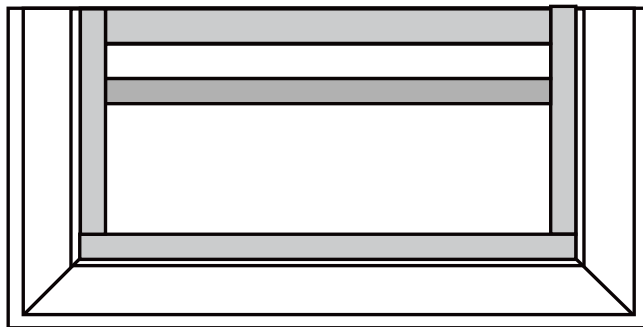

# Technical Drawing

D164

Halifax Floating Wall Shelf, Medium

**NOVA  
SOLO**

FRONT VIEW

BACK VIEW

BOTTOM VIEW

TOP VIEW

SIDE VIEW

DETAIL