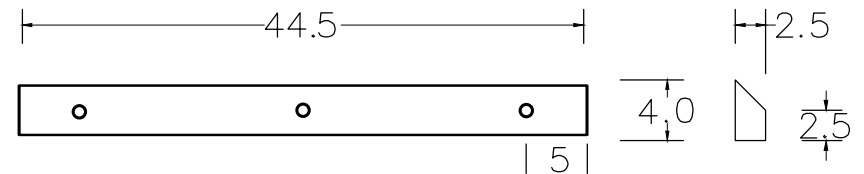

# Technical Drawing

D164

Halifax Floating Wall Shelf, Medium

**NOVA  
SOLO**

FRONT VIEW

BACK VIEW

BOTTOM VIEW

TOP VIEW

SIDE VIEW

DETAIL