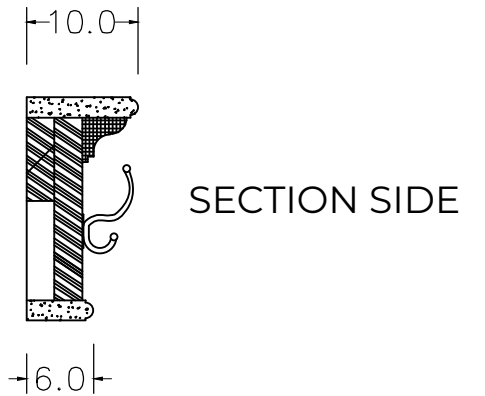

Technical Drawing

D162BW

Halifax Mindi

6-Hook Coat Rack

**NOVA
SOLO**

Dimensions (cm)

Halifax Mindi
6-Hook Coat Rack
D162BW

**NOVA
SOLO**