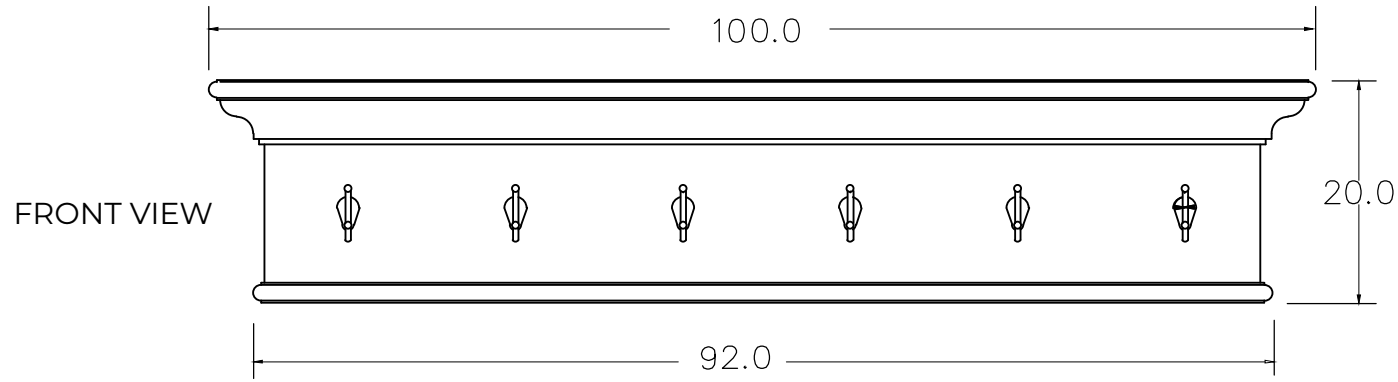

Technical Drawing

D162BW

Halifax Mindi

6-Hook Coat Rack

**NOVA
SOLO**

Dimensions (cm)

Halifax Mindi
6-Hook Coat Rack
D162BW

**NOVA
SOLO**