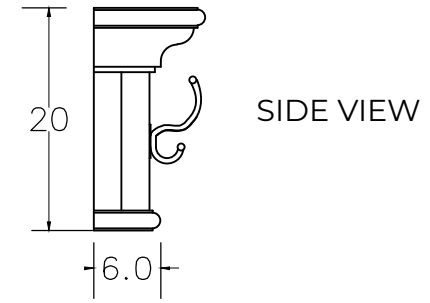

Technical Drawing

D162BW

Halifax Mindi

6-Hook Coat Rack

**NOVA
SOLO**

Dimensions (cm)

Halifax Mindi
6-Hook Coat Rack
D162BW

**NOVA
SOLO**