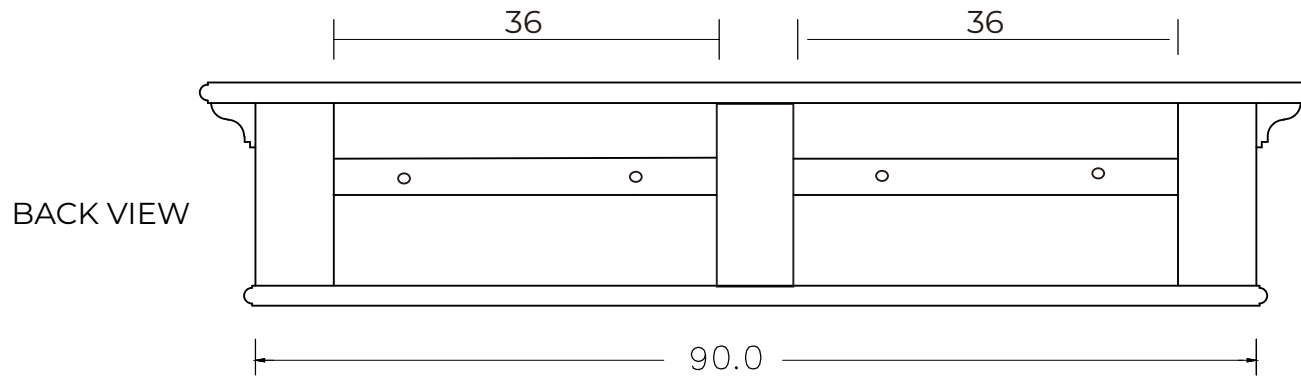

Technical Drawing

D162BW

Halifax Mindi

6-Hook Coat Rack

**NOVA
SOLO**

Dimensions (cm)

Halifax Mindi
6-Hook Coat Rack
D162BW

**NOVA
SOLO**