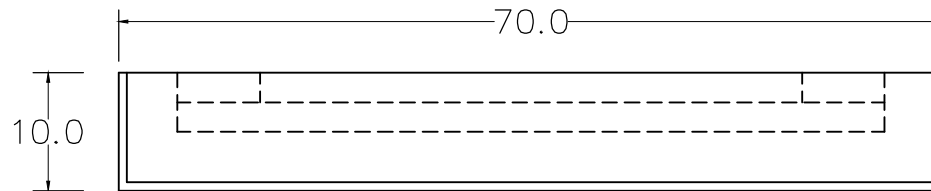

Technical Drawing

D160

Halifax 4 Hook Coat Rack

**NOVA
SOLO**

Dimensions (cm)

Halifax
4 Hook Coat Rack
D160

FRONT VIEW

SIDE VIEW

TOP VIEW

SECTION SIDE

BACK VIEW

DETAIL

**NOVA
SOLO**