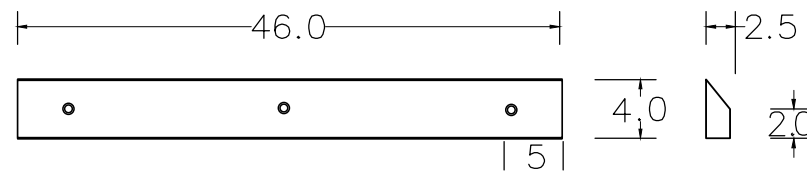

Technical Drawing

D160

Halifax 4 Hook Coat Rack

**NOVA
SOLO**

Dimensions (cm)

Halifax
4 Hook Coat Rack
D160

FRONT VIEW

SIDE VIEW

TOP VIEW

SECTION SIDE

BACK VIEW

DETAIL

**NOVA
SOLO**