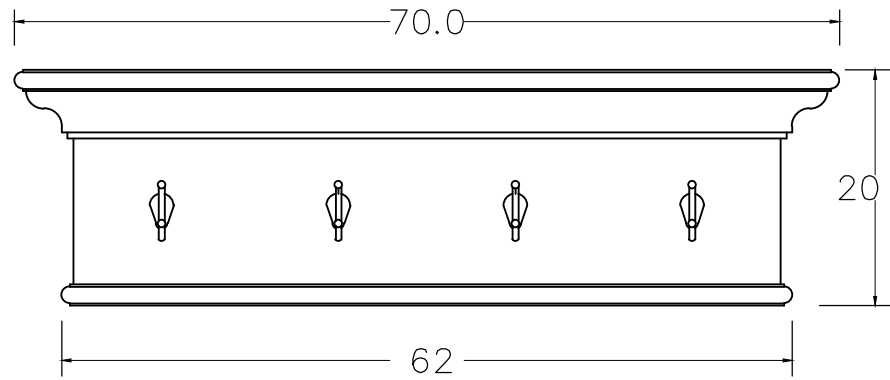

Technical Drawing

D160

Halifax 4 Hook Coat Rack

**NOVA
SOLO**

Dimensions (cm)

Halifax
4 Hook Coat Rack
D160

FRONT VIEW

SIDE VIEW

TOP VIEW

SECTION SIDE

BACK VIEW

DETAIL

**NOVA
SOLO**