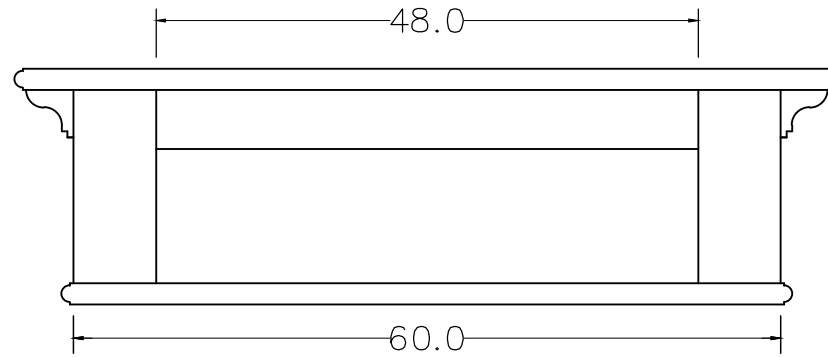

Technical Drawing

D160

Halifax 4 Hook Coat Rack

**NOVA
SOLO**

Dimensions (cm)

Halifax
4 Hook Coat Rack
D160

FRONT VIEW

SIDE VIEW

TOP VIEW

SECTION SIDE

BACK VIEW

DETAIL

**NOVA
SOLO**