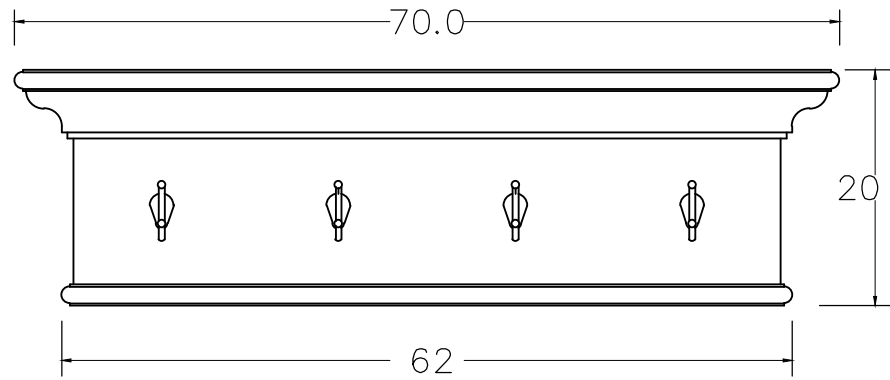

# Technical Drawing

D160BW

Halifax Mindi

4-Hook Coat Rack

**NOVA  
SOLO**

Dimensions (cm)

Halifax Mindi  
4-Hook Coat Rack  
D160BW

FRONT VIEW

SIDE VIEW

TOP VIEW

SECTION SIDE

BACK VIEW

DETAIL

**NOVA  
SOLO**