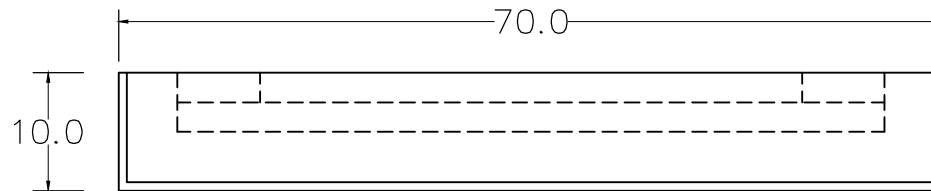

# Technical Drawing

D160BW

Halifax Mindi

4-Hook Coat Rack

**NOVA  
SOLO**

Dimensions (cm)

Halifax Mindi  
4-Hook Coat Rack  
D160BW

FRONT VIEW

SIDE VIEW

TOP VIEW

SECTION SIDE

BACK VIEW

DETAIL

**NOVA  
SOLO**