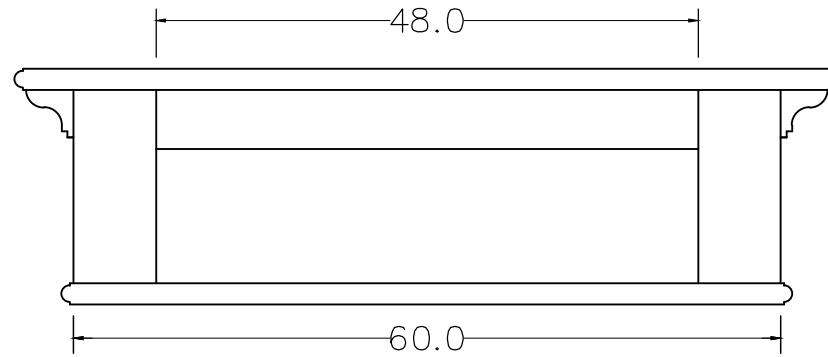

# Technical Drawing

D160BW

Halifax Mindi

4-Hook Coat Rack

**NOVA  
SOLO**

Dimensions (cm)

Halifax Mindi  
4-Hook Coat Rack  
D160BW

FRONT VIEW

SIDE VIEW

TOP VIEW

SECTION SIDE

BACK VIEW

DETAIL

**NOVA  
SOLO**