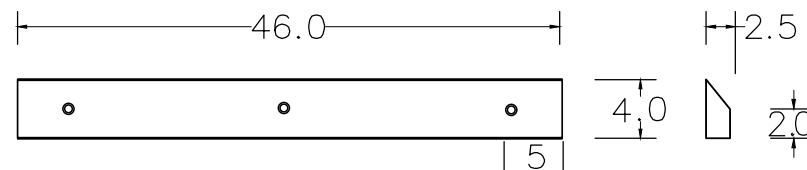

# Technical Drawing

D160BW

Halifax Mindi

4-Hook Coat Rack

**NOVA  
SOLO**

Dimensions (cm)

Halifax Mindi  
4-Hook Coat Rack  
D160BW

FRONT VIEW

SIDE VIEW

TOP VIEW

SECTION SIDE

BACK VIEW

DETAIL

**NOVA  
SOLO**