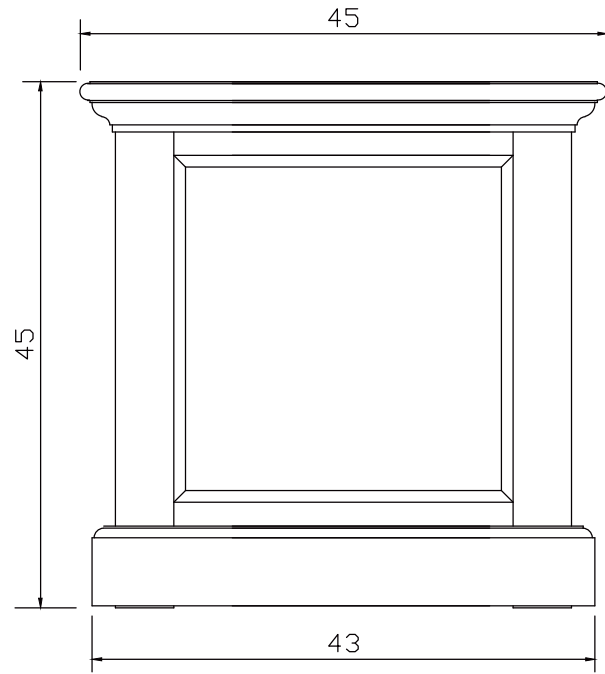

Technical Drawing

CA631

Halifax Large ETU
with 4 Drawers

**NOVA
SOLO**

FRONT VIEW

TOP VIEW

BOTTOM VIEW

SIDE VIEW

DETAIL DRAWER

BACK VIEW