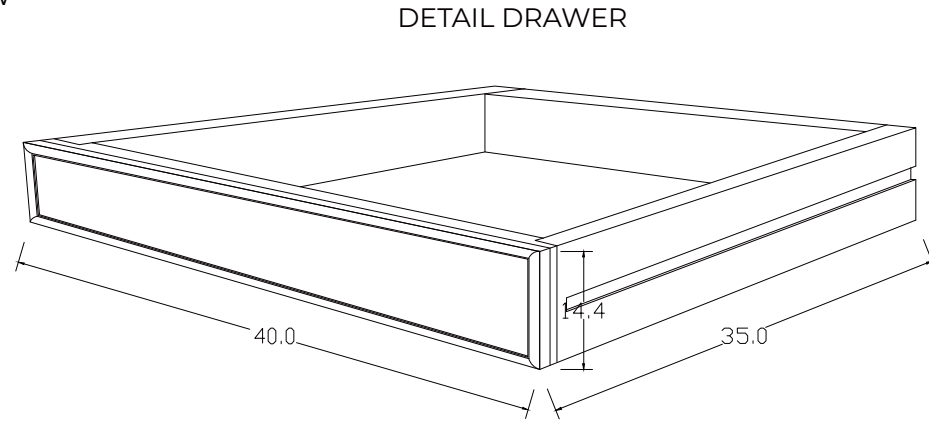

Technical Drawing

CA631

Halifax Large ETU
with 4 Drawers

**NOVA
SOLO**

FRONT VIEW

TOP VIEW

BOTTOM VIEW

SIDE VIEW

DETAIL DRAWER

BACK VIEW