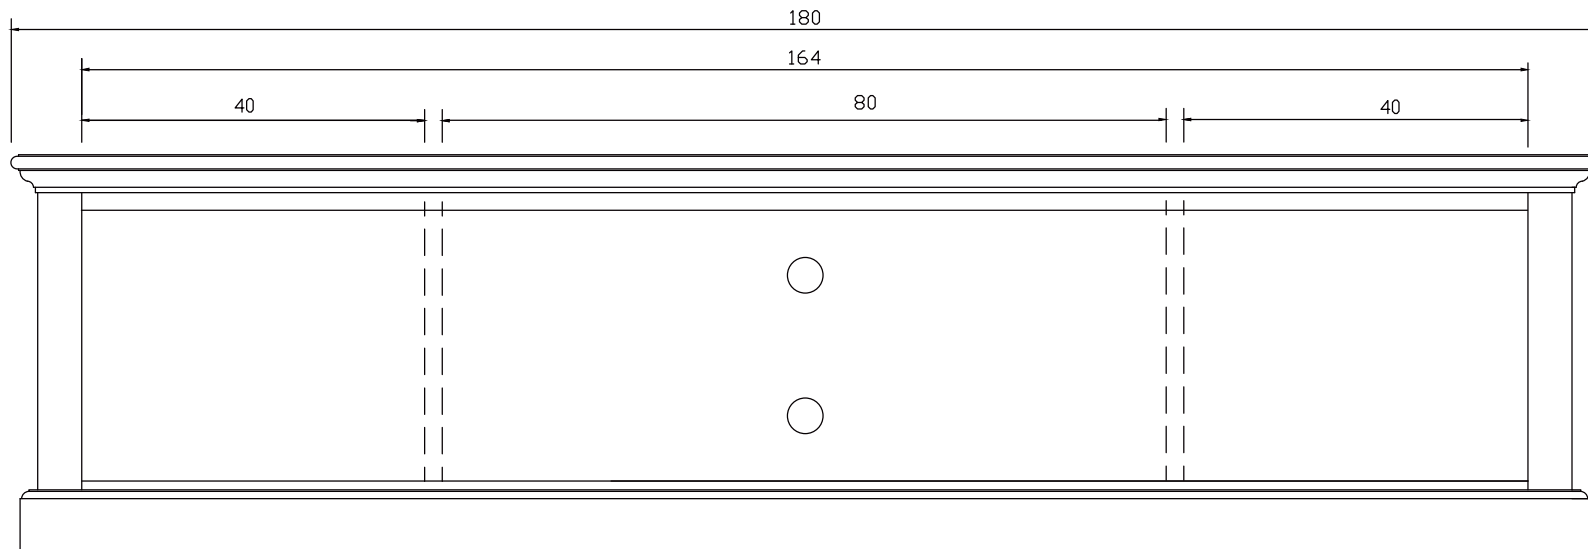

Technical Drawing

CA631

Halifax Large ETU
with 4 Drawers

**NOVA
SOLO**

FRONT VIEW

TOP VIEW

BOTTOM VIEW

SIDE VIEW

DETAIL DRAWER

BACK VIEW