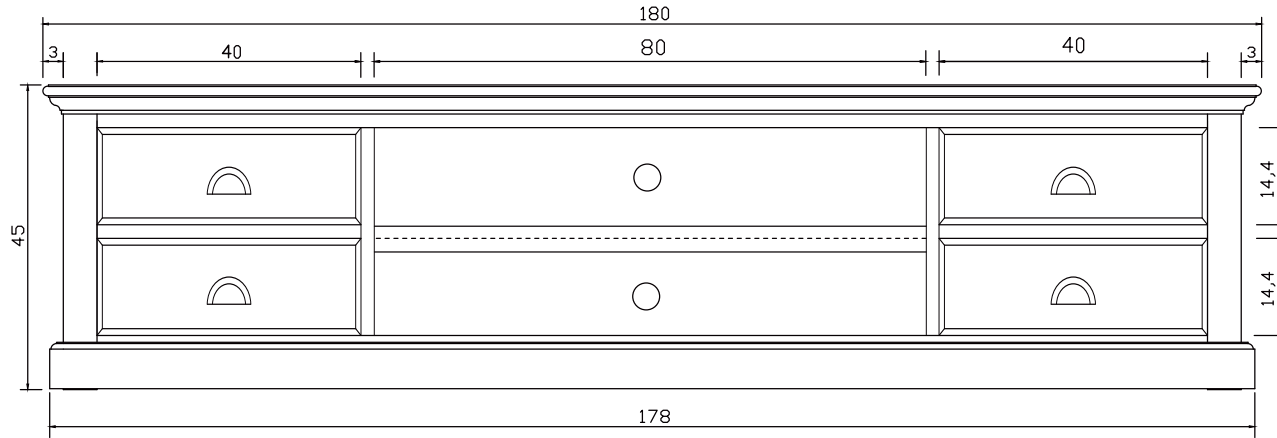

Technical Drawing

CA631

Halifax Large ETU
with 4 Drawers

**NOVA
SOLO**

FRONT VIEW

TOP VIEW

BOTTOM VIEW

SIDE VIEW

DETAIL DRAWER

BACK VIEW