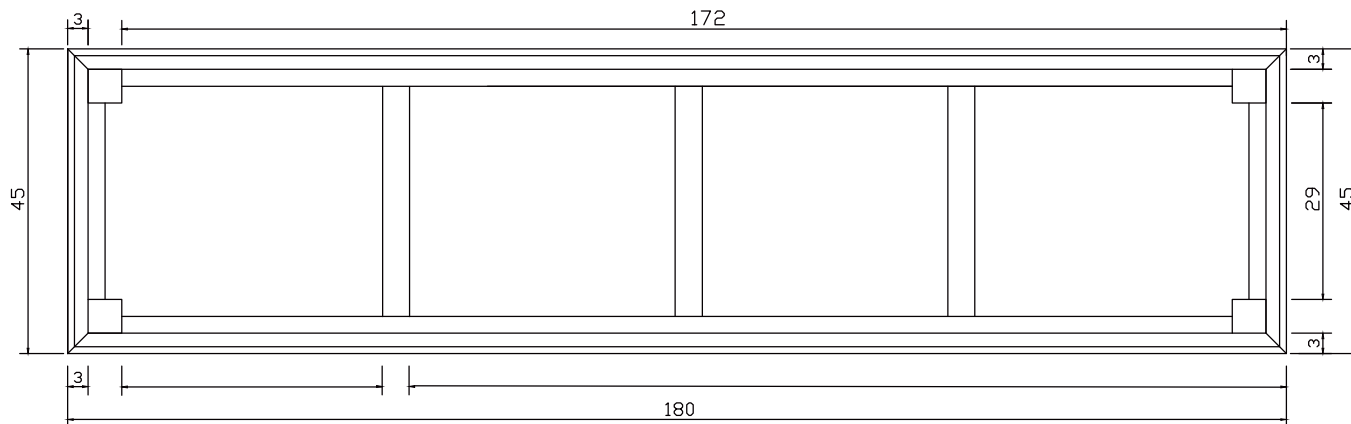

Technical Drawing

CA631

Halifax Large ETU
with 4 Drawers

**NOVA
SOLO**

FRONT VIEW

TOP VIEW

BOTTOM VIEW

SIDE VIEW

DETAIL DRAWER

BACK VIEW