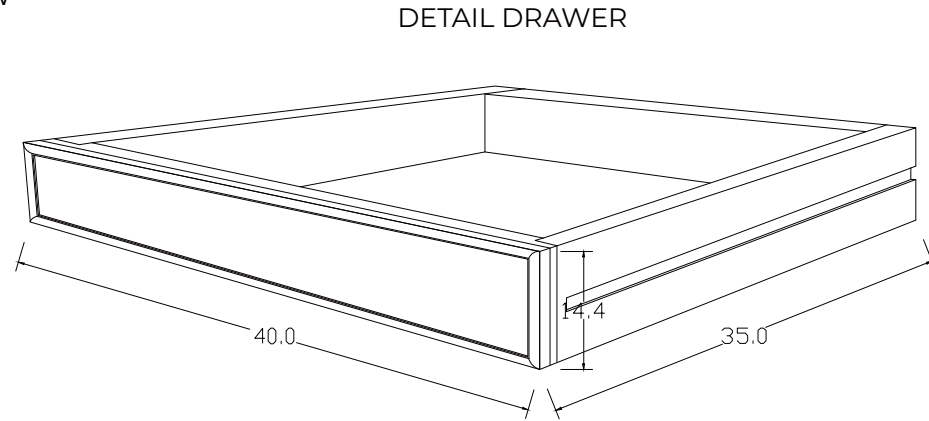

Technical Drawing

CA631TWD

Halifax Accent Large ETU
with 4 Drawers

**NOVA
SOLO**

FRONT VIEW

TOP VIEW

BOTTOM VIEW

SIDE VIEW

DETAIL DRAWER

BACK VIEW