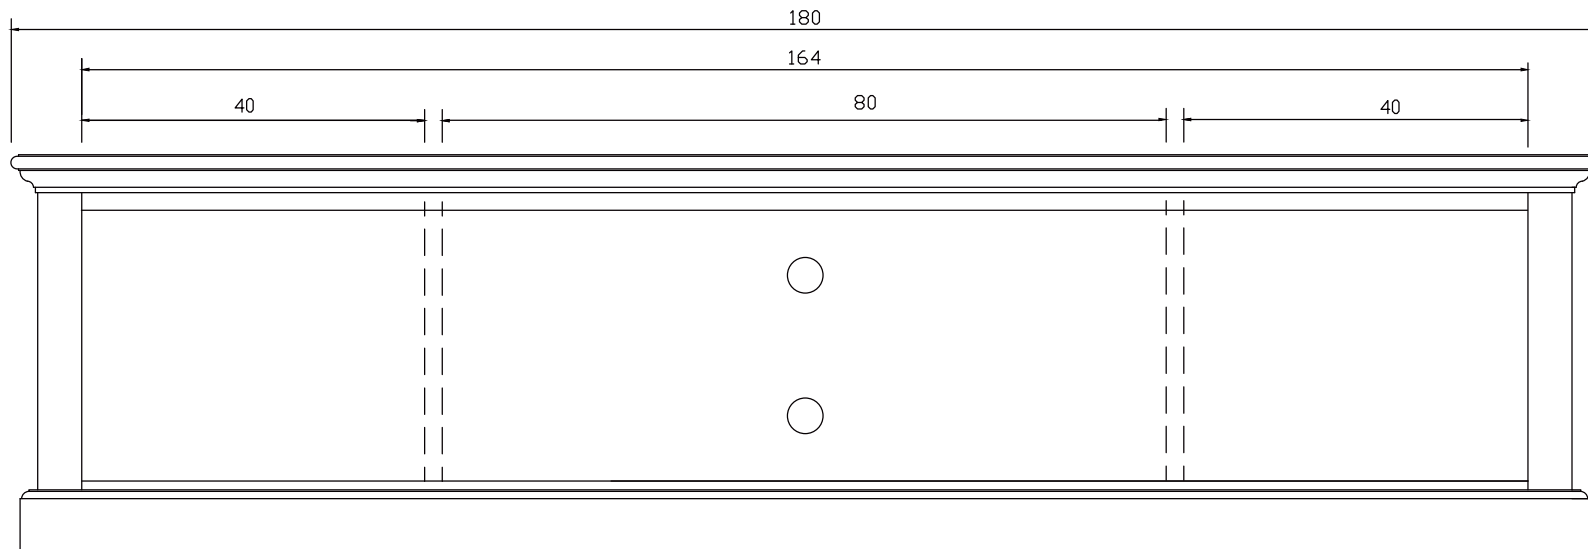

Technical Drawing

CA631TWD

Halifax Accent Large ETU
with 4 Drawers

**NOVA
SOLO**

FRONT VIEW

TOP VIEW

BOTTOM VIEW

SIDE VIEW

DETAIL DRAWER

BACK VIEW