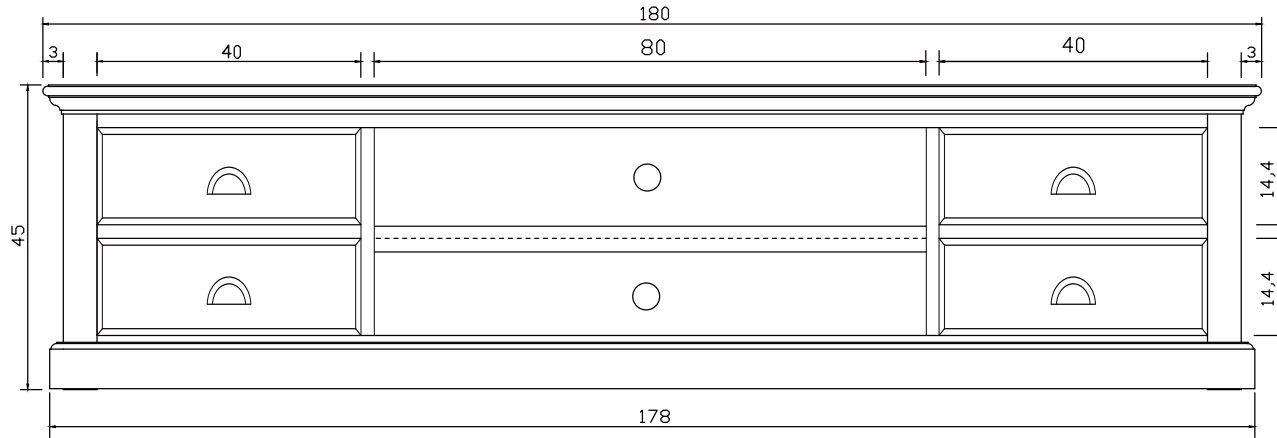

Technical Drawing

CA631TWD

Halifax Accent Large ETU
with 4 Drawers

**NOVA
SOLO**

FRONT VIEW

TOP VIEW

BOTTOM VIEW

SIDE VIEW

DETAIL DRAWER

BACK VIEW