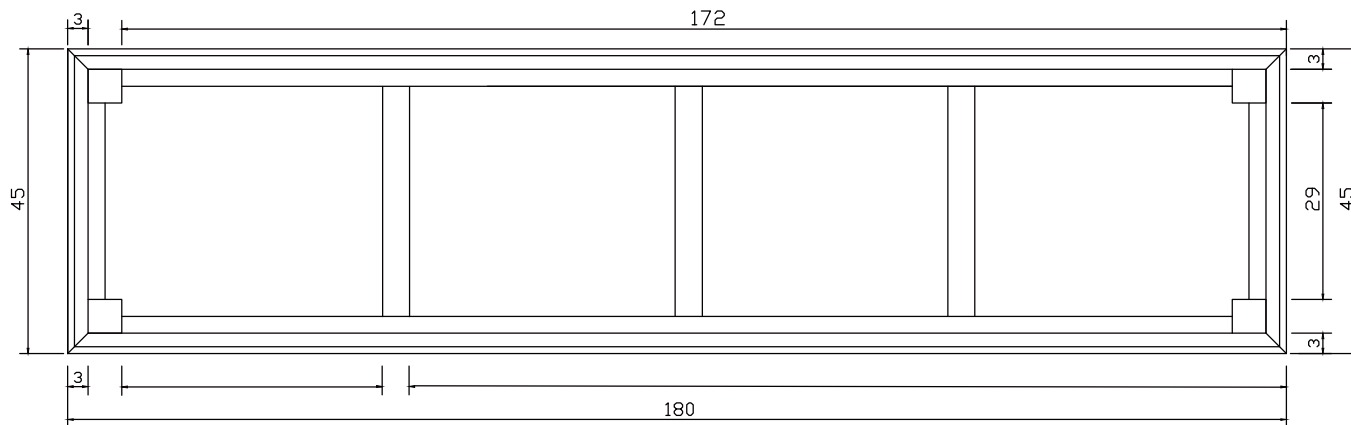

Technical Drawing

CA631TWD

Halifax Accent Large ETU
with 4 Drawers

**NOVA
SOLO**

FRONT VIEW

TOP VIEW

BOTTOM VIEW

SIDE VIEW

DETAIL DRAWER

BACK VIEW