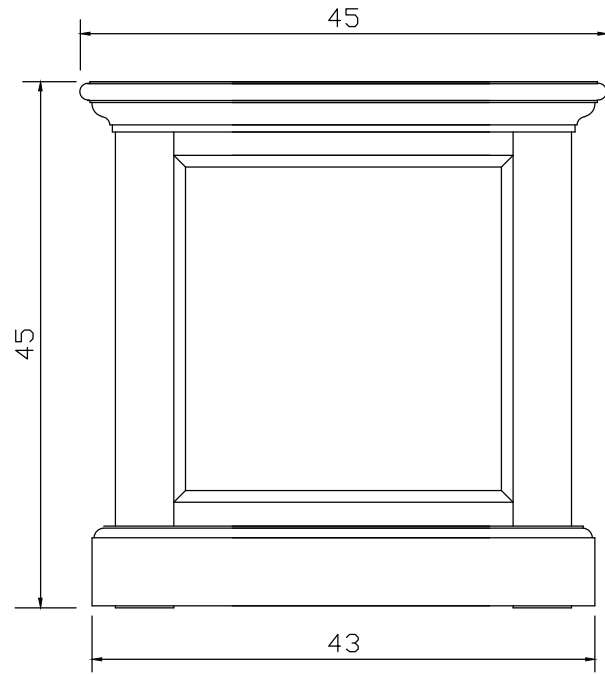

Technical Drawing

CA631TWD

Halifax Accent Large ETU
with 4 Drawers

**NOVA
SOLO**

FRONT VIEW

TOP VIEW

BOTTOM VIEW

SIDE VIEW

DETAIL DRAWER

BACK VIEW