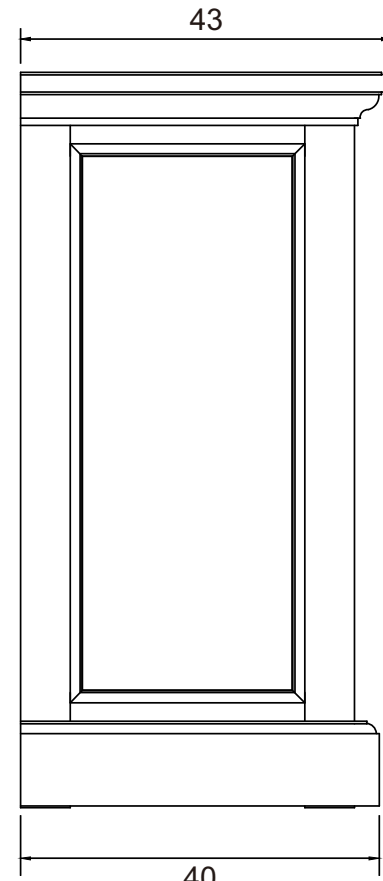

# Technical Drawing

CA599L

Halifax Grand Bedside Drawer Unit

**NOVA  
SOLO**

FRONT VIEW

SIDE VIEW

TOP VIEW

DRAWER DESIGN