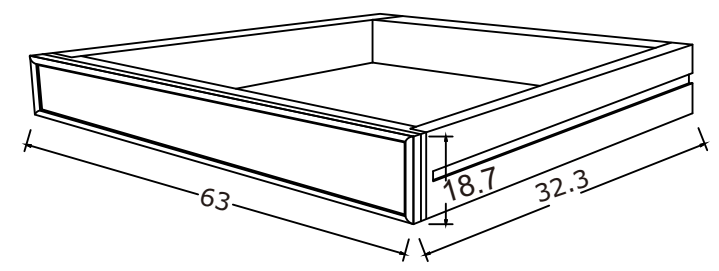

# Technical Drawing

CA599L

Halifax Grand Bedside Drawer Unit

**NOVA  
SOLO**

FRONT VIEW

SIDE VIEW

TOP VIEW

DRAWER DESIGN