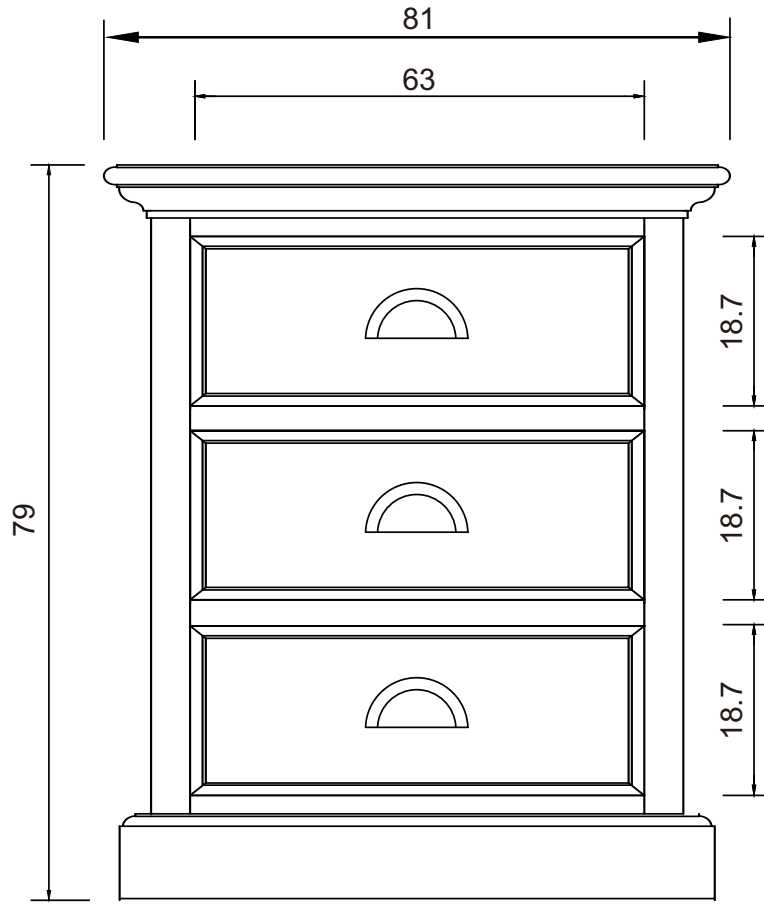

# Technical Drawing

CA599L

Halifax Grand Bedside Drawer Unit

**NOVA  
SOLO**

FRONT VIEW

SIDE VIEW

TOP VIEW

DRAWER DESIGN