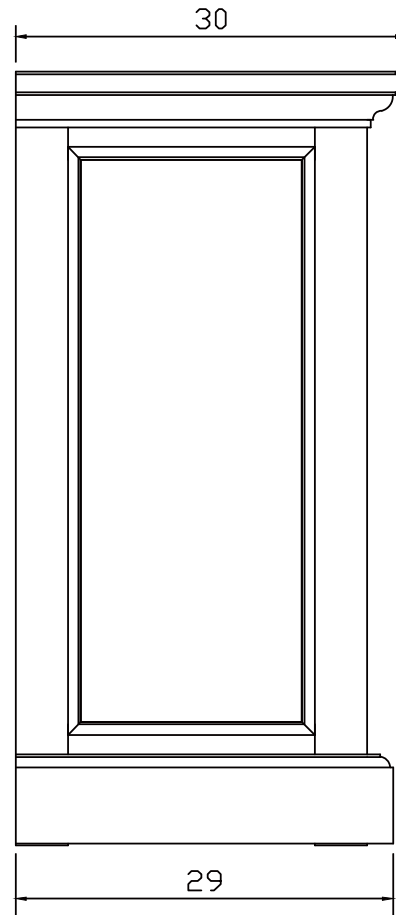

# Technical Drawing

CA599BW  
Halifax Mindi  
Bedside Drawer Unit

**NOVA  
SOLO**

FRONT VIEW

SIDE VIEW

BACK VIEW

TOP VIEW

DRAWER DESIGN