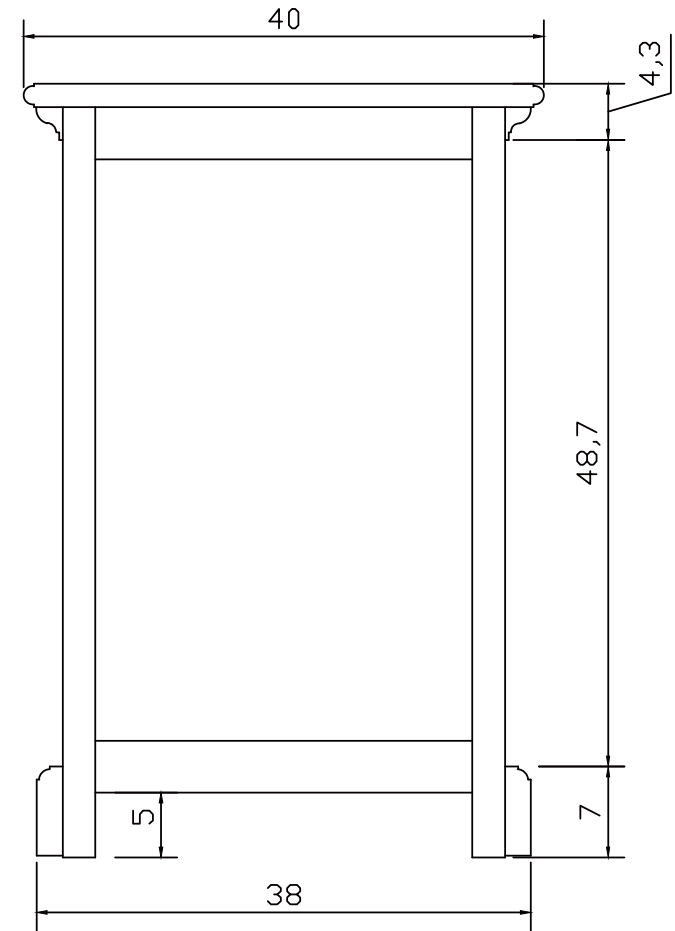

# Technical Drawing

CA599BW  
Halifax Mindi  
Bedside Drawer Unit

**NOVA  
SOLO**

FRONT VIEW

SIDE VIEW

BACK VIEW

TOP VIEW

DRAWER DESIGN