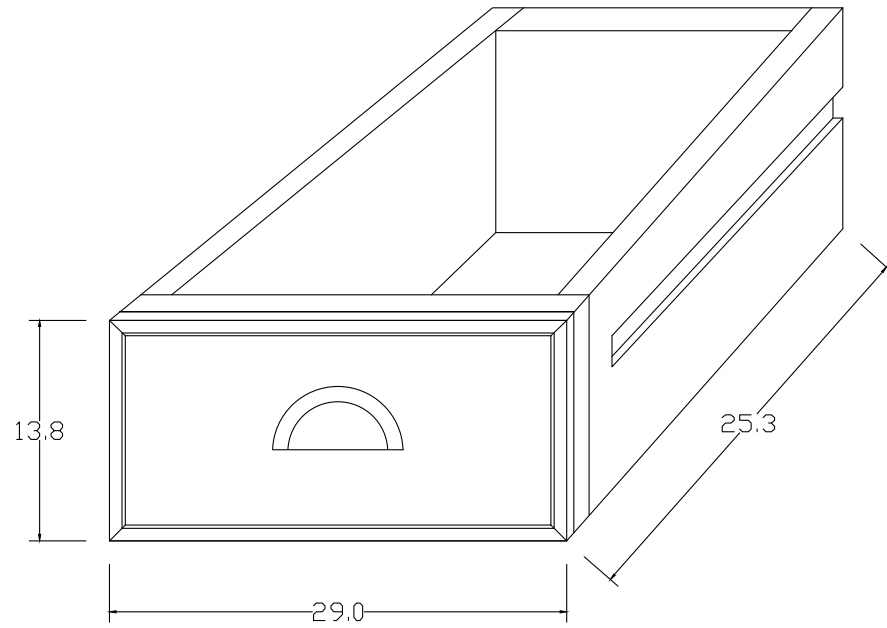

# Technical Drawing

CA599BW  
Halifax Mindi  
Bedside Drawer Unit

**NOVA  
SOLO**

FRONT VIEW

SIDE VIEW

BACK VIEW

TOP VIEW

DRAWER DESIGN