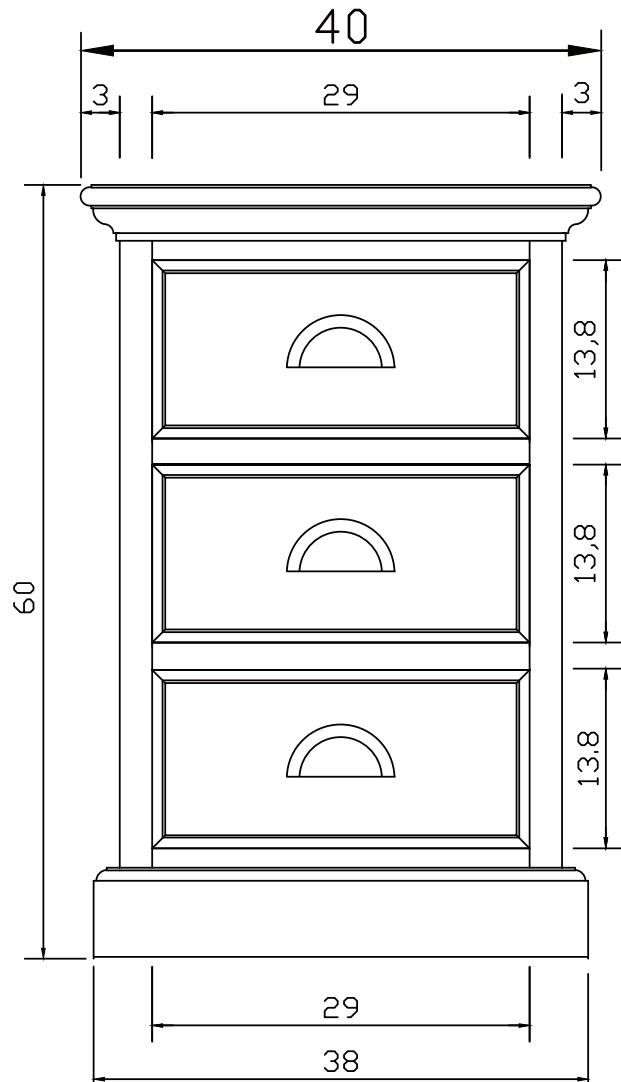

# Technical Drawing

CA599BW  
Halifax Mindi  
Bedside Drawer Unit

**NOVA  
SOLO**

FRONT VIEW

SIDE VIEW

BACK VIEW

TOP VIEW

DRAWER DESIGN