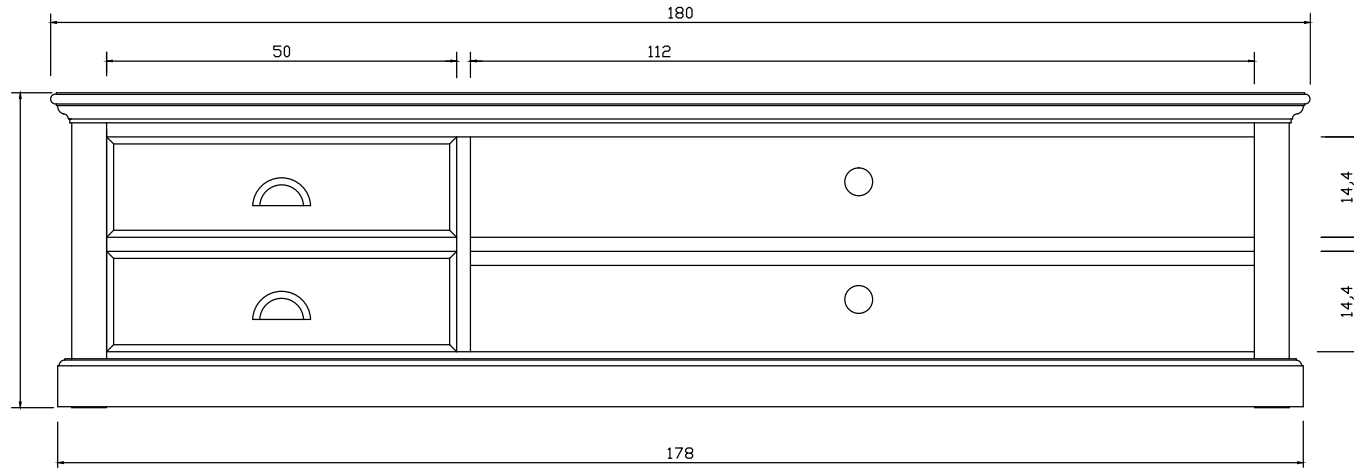

Technical Drawing

CA592-180CT

Halifax Contrast Large ETU

**NOVA
SOLO**

FRONT VIEW

TOP VIEW

SIDE VIEW

DETAIL DRAWER