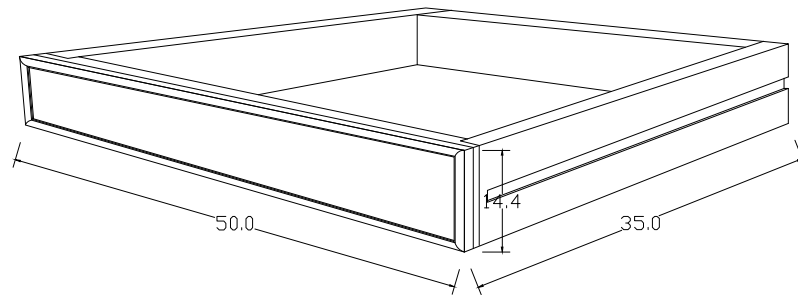

Technical Drawing

CA592-180CT

Halifax Contrast Large ETU

**NOVA
SOLO**

FRONT VIEW

TOP VIEW

SIDE VIEW

DETAIL DRAWER