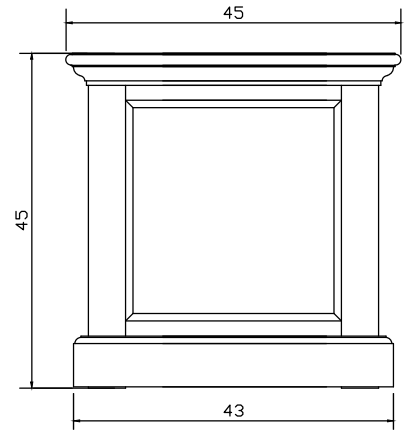

Technical Drawing

CA592-180CT

Halifax Contrast Large ETU

**NOVA
SOLO**

FRONT VIEW

TOP VIEW

SIDE VIEW

DETAIL DRAWER