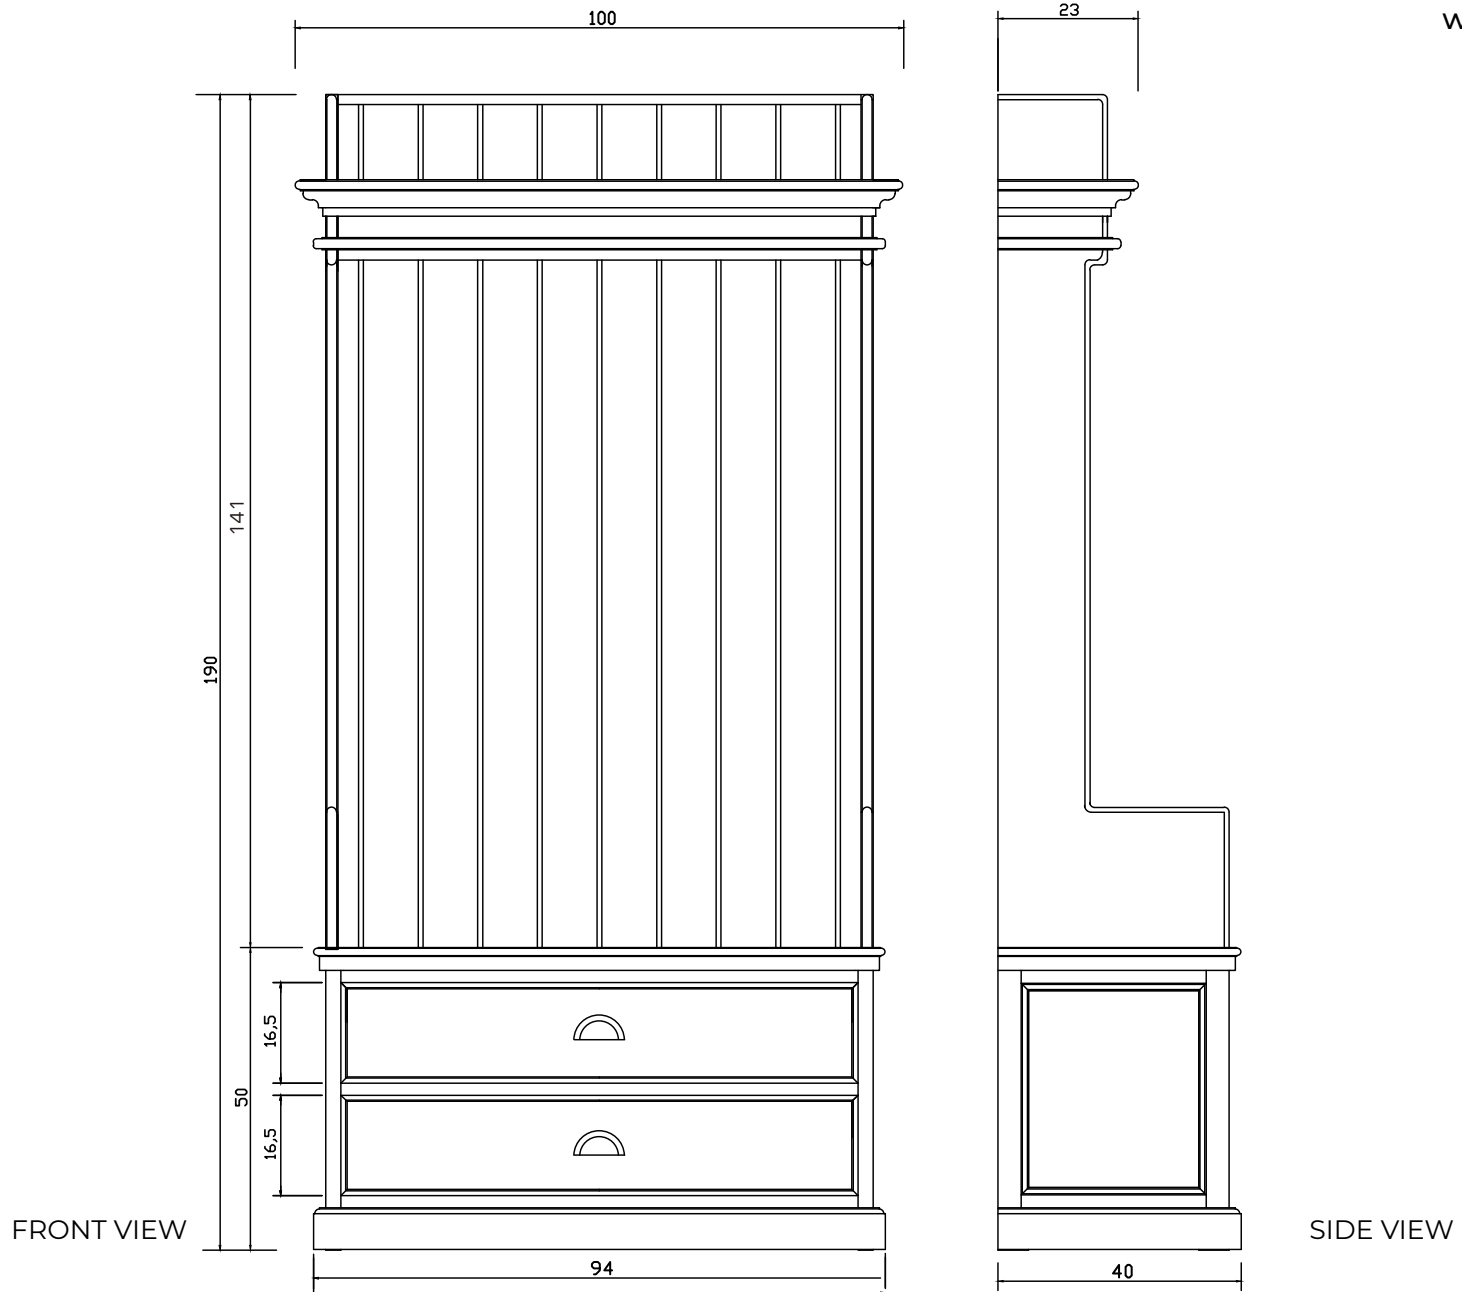

Technical Drawing

CA581

Halifax Entryway Coat Rack & Bench
Unit with Cushion + Drawers

**NOVA
SOLO**

TOP VIEW

DRAWER

CUSHION

TOP VIEW

PERSPECTIVE

BACK VIEW

FRONT VIEW

SIDE VIEW