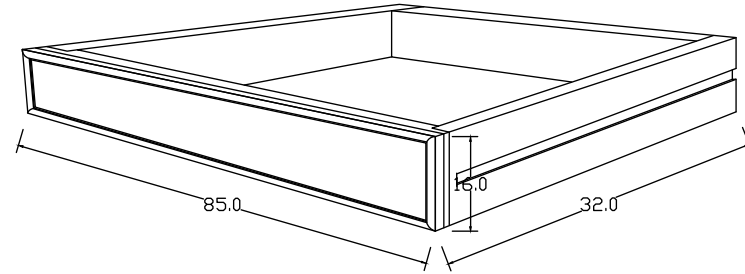

Technical Drawing

CA581

Halifax Entryway Coat Rack & Bench
Unit with Cushion + Drawers

**NOVA
SOLO**

TOP VIEW

DRAWER

CUSHION

TOP VIEW

PERSPECTIVE

BACK VIEW

FRONT VIEW

SIDE VIEW