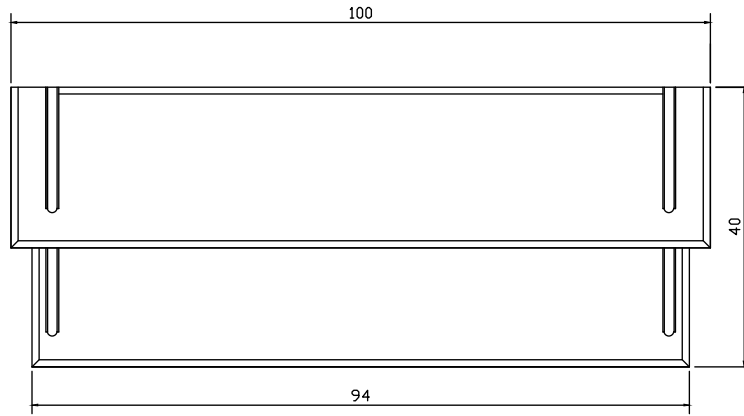

Technical Drawing

CA581

Halifax Entryway Coat Rack & Bench
Unit with Cushion + Drawers

**NOVA
SOLO**

TOP VIEW

DRAWER

CUSHION

TOP VIEW

PERSPECTIVE

BACK VIEW

FRONT VIEW

SIDE VIEW