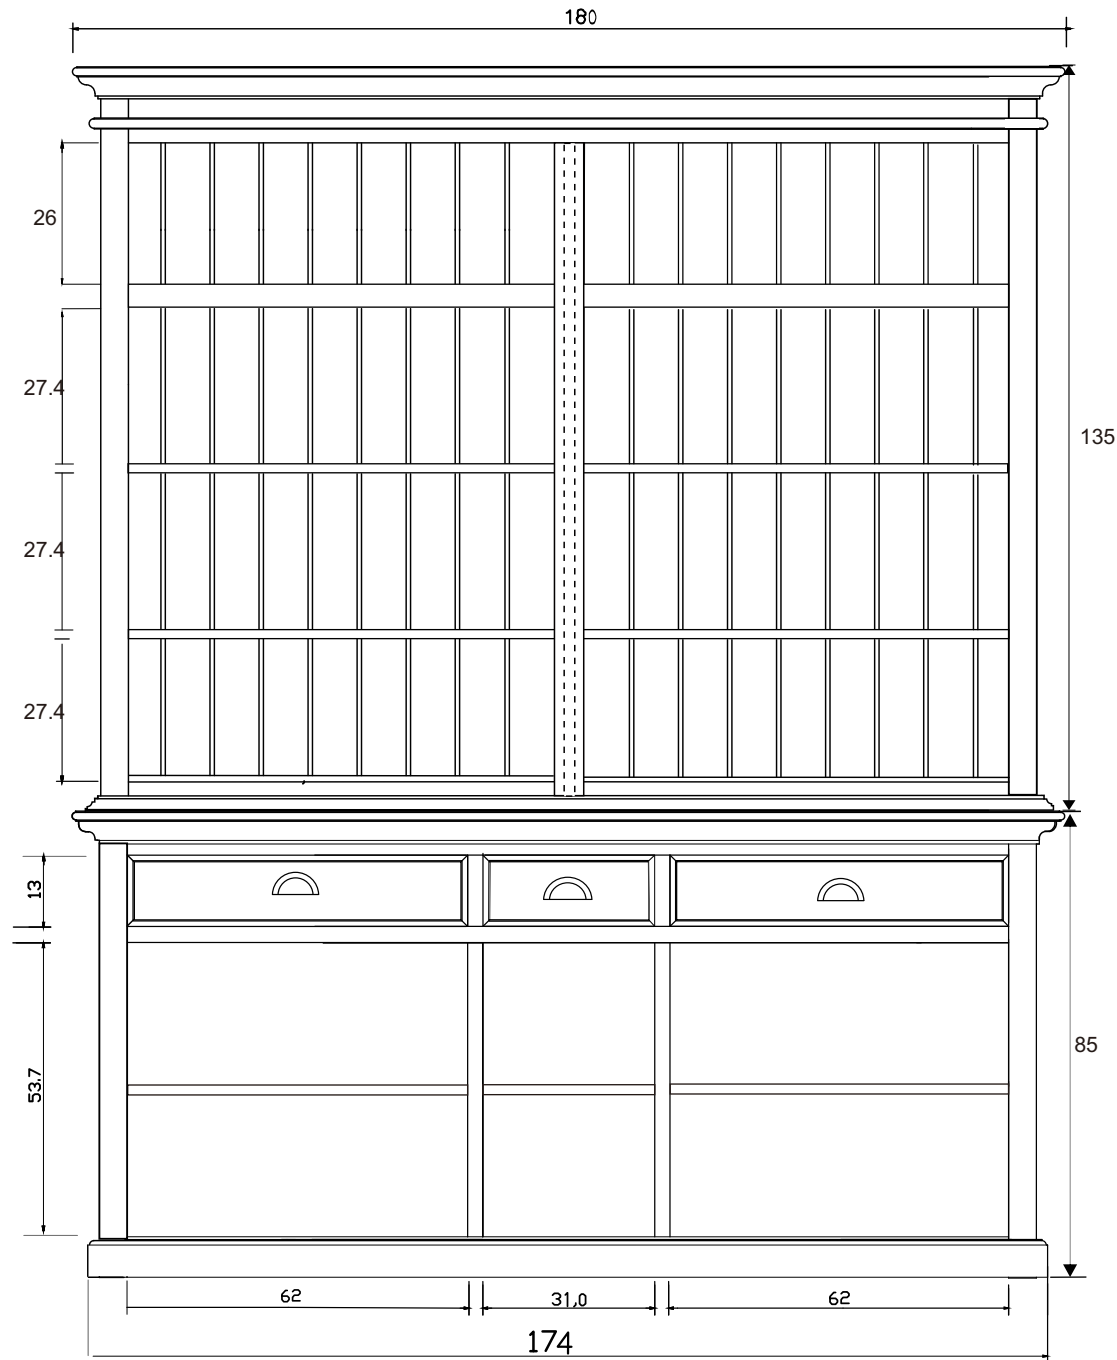

# Technical Drawing

BCA606

Halifax Hutch Bookcase  
5 Doors 3 Drawers

**NOVA  
SOLO**

FRONT VIEW

SIDE VIEW

FRONT OPEN VIEW

DOOR DETAIL