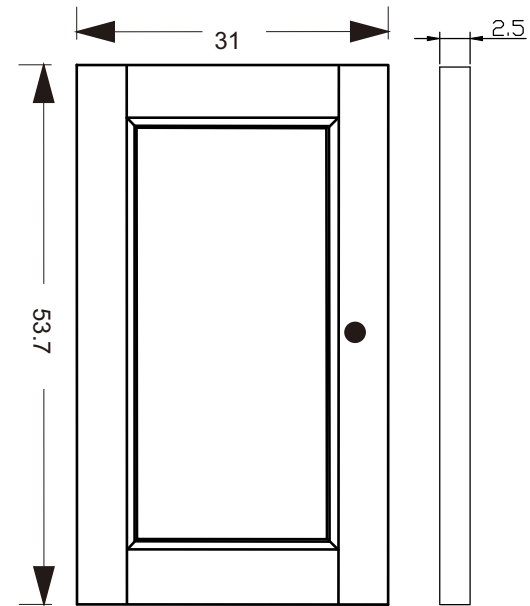

# Technical Drawing

BCA606

Halifax Hutch Bookcase  
5 Doors 3 Drawers

**NOVA  
SOLO**

FRONT VIEW

SIDE VIEW

FRONT OPEN VIEW

DOOR DETAIL