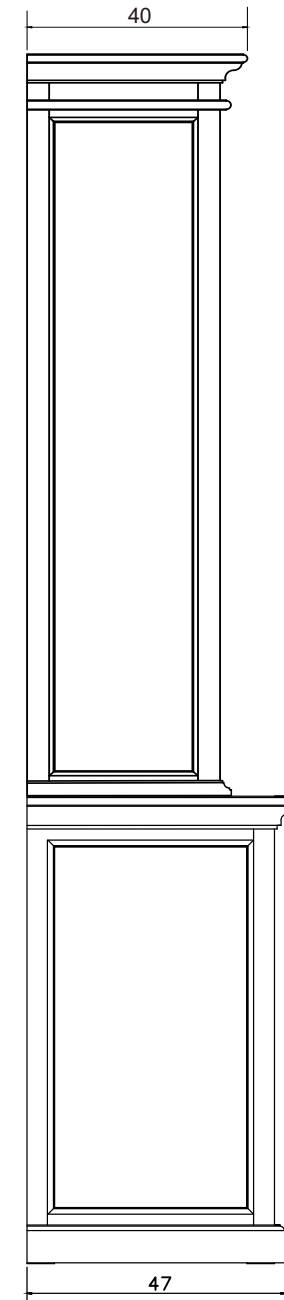

# Technical Drawing

BCA606

Halifax Hutch Bookcase  
5 Doors 3 Drawers

**NOVA  
SOLO**

FRONT VIEW

SIDE VIEW

FRONT OPEN VIEW

DOOR DETAIL