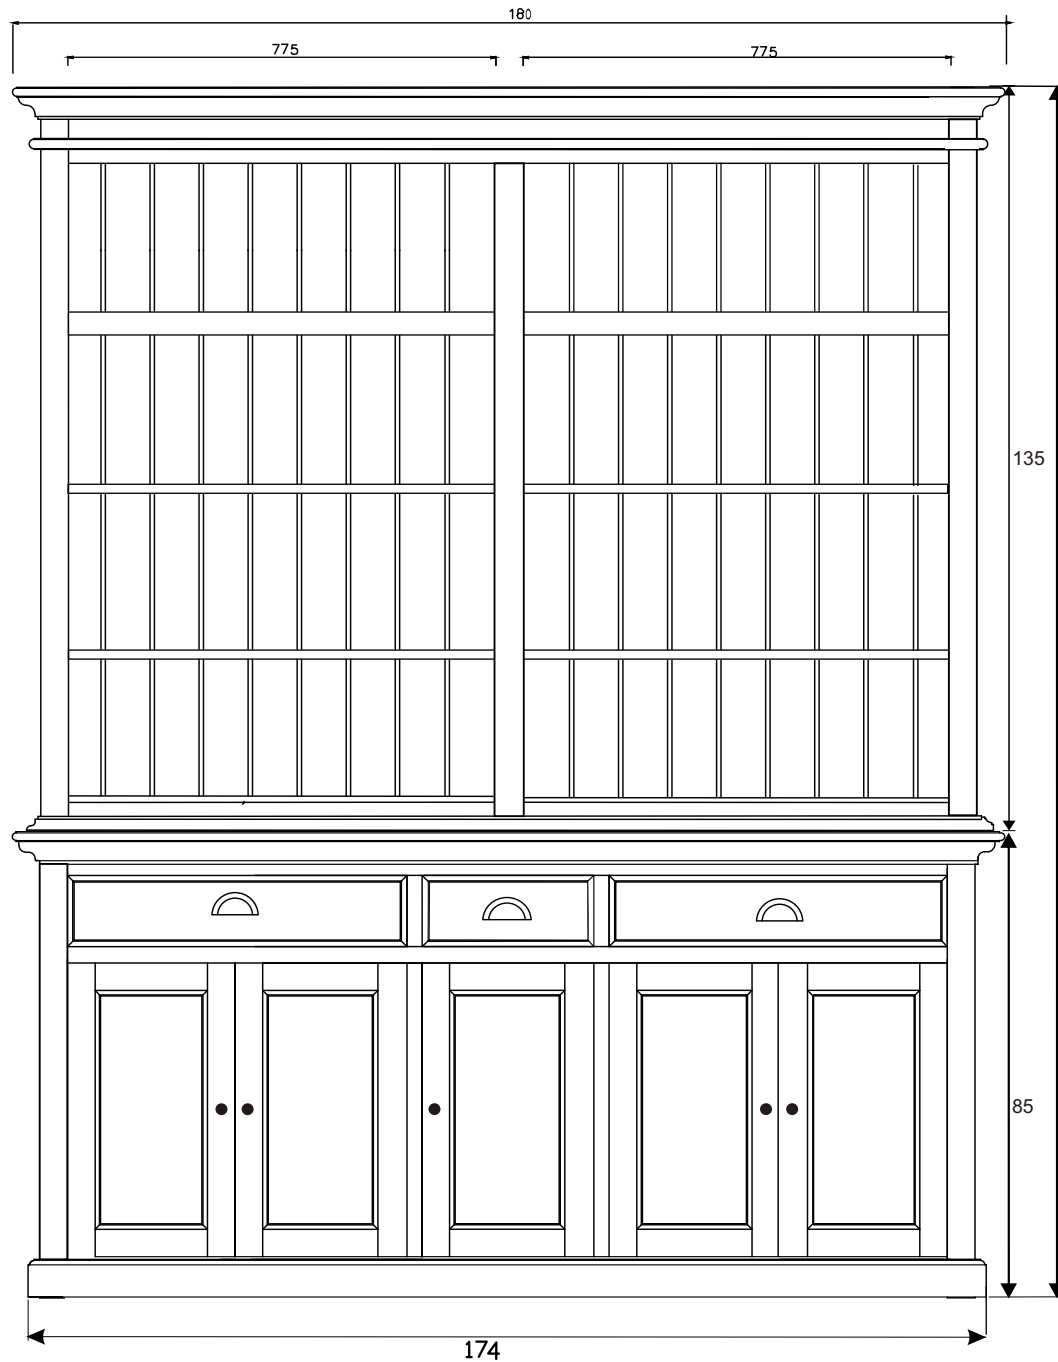

# Technical Drawing

BCA606

Halifax Hutch Bookcase  
5 Doors 3 Drawers

**NOVA  
SOLO**

FRONT VIEW

SIDE VIEW

FRONT OPEN VIEW

DOOR DETAIL