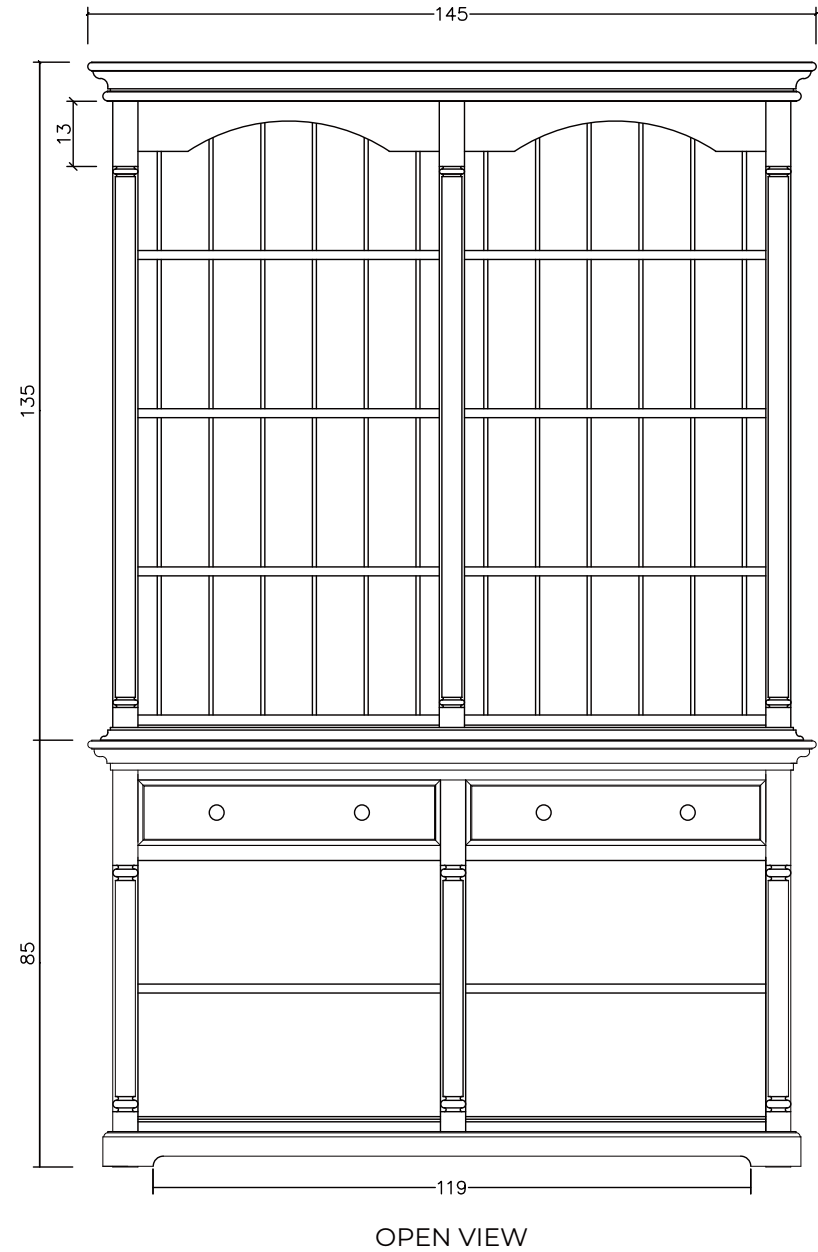

Technical Drawing

BCA595

Provence Hutch Cabinet

**NOVA
SOLO**

SIDE VIEW

TOP VIEW

DETAIL DOOR

DETAIL DRAWER