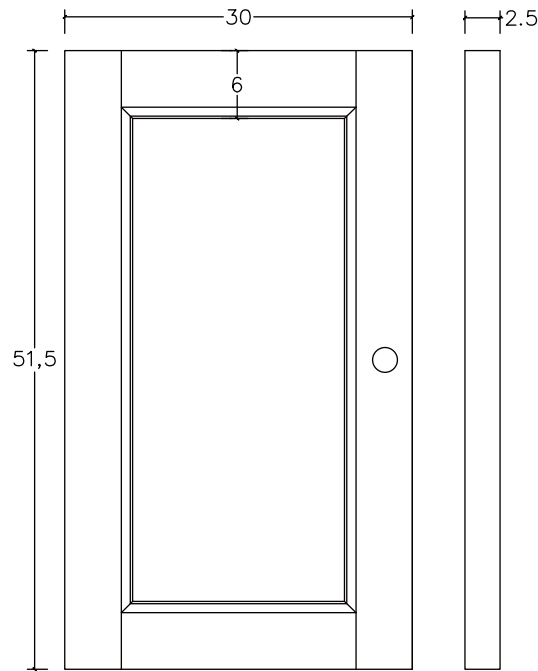

Technical Drawing

BCA595

Provence Hutch Cabinet

**NOVA
SOLO**

SIDE VIEW

TOP VIEW

DETAIL DOOR

DETAIL DRAWER