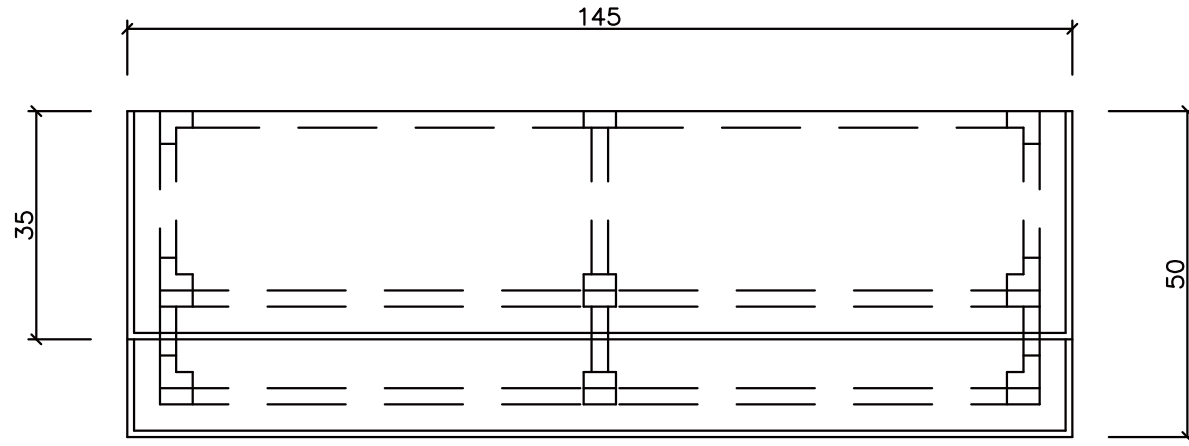

Technical Drawing

BCA595

Provence Hutch Cabinet

**NOVA
SOLO**

SIDE VIEW

TOP VIEW

DETAIL DOOR

DETAIL DRAWER