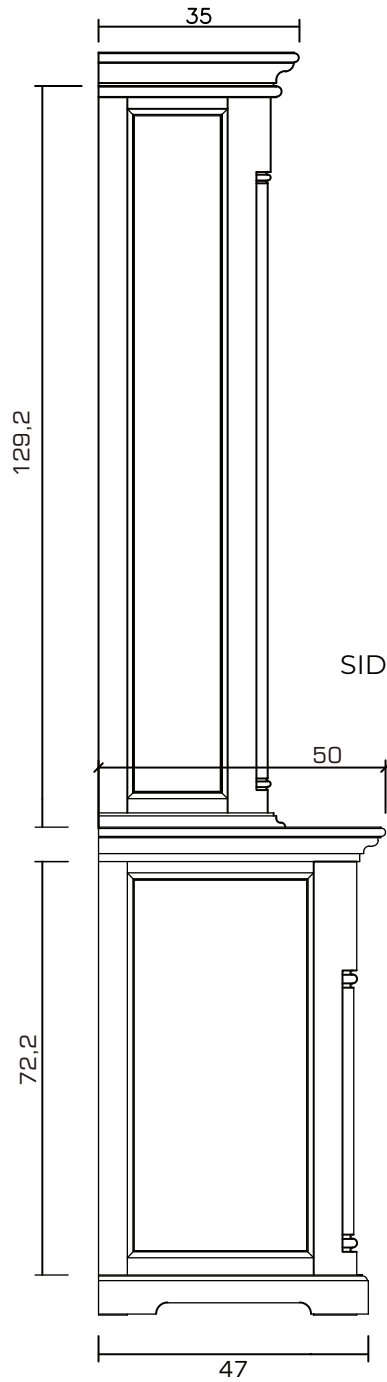

Technical Drawing

BCA595

Provence Hutch Cabinet

**NOVA
SOLO**

SIDE VIEW

TOP VIEW

DETAIL DOOR

DETAIL DRAWER