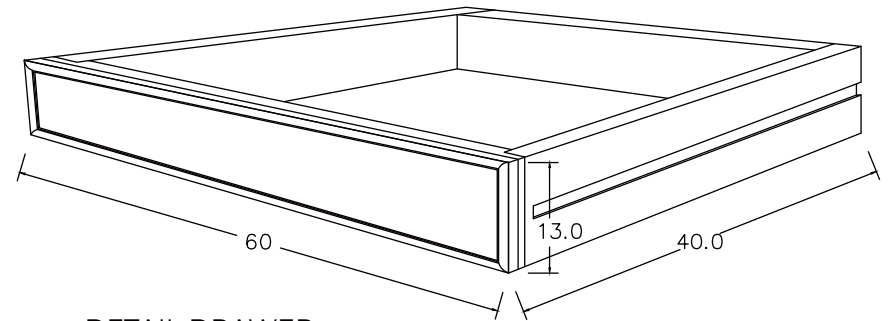

Technical Drawing

BCA595

Provence Hutch Cabinet

**NOVA
SOLO**

SIDE VIEW

TOP VIEW

DETAIL DOOR

DETAIL DRAWER