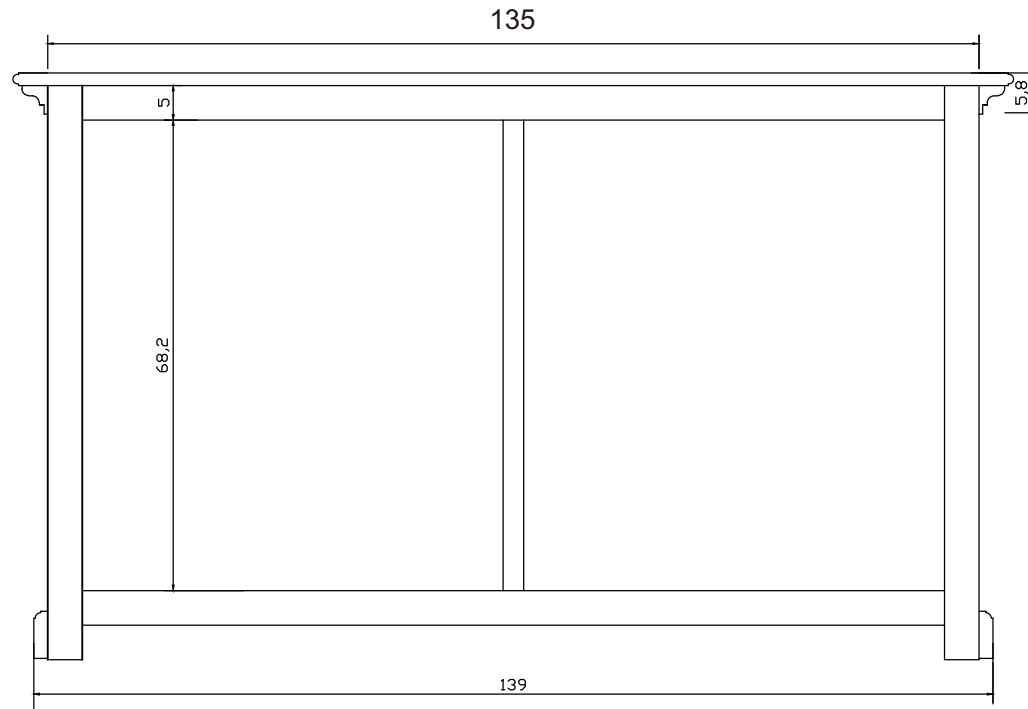

Technical Drawing

B193

Halifax Buffet with 2 Drawers

**NOVA
SOLO**

TOP VIEW

FRONT VIEW

SIDE VIEW

BACK VIEW

DETAIL DRAWER