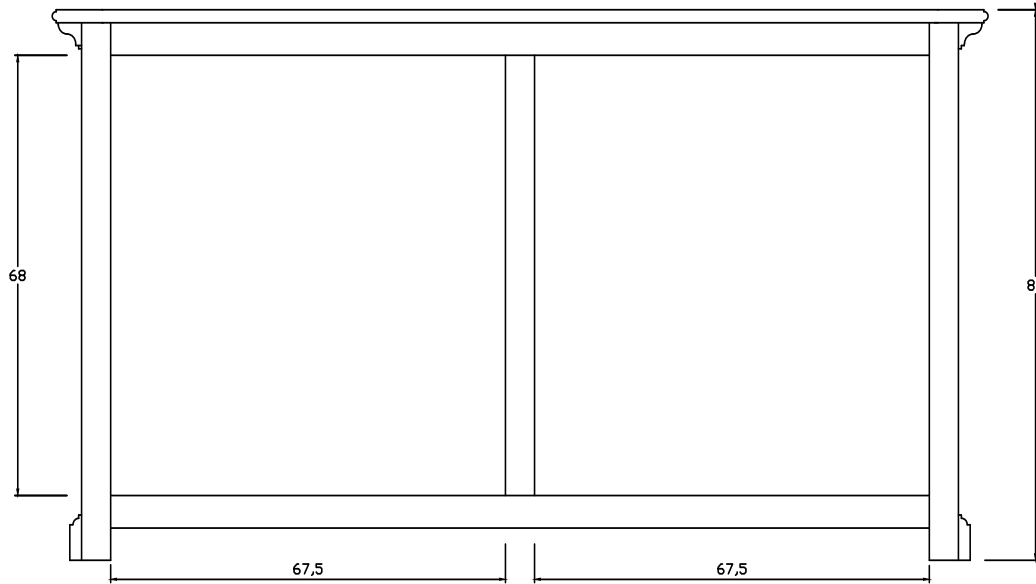

Technical Drawing

B189

Halifax Buffet with 4 Baskets

**NOVA
SOLO**

TOP VIEW

SIDE VIEW

**NOVA
SOLO**

BACK VIEW

DETAIL DOOR

FRONT OPEN

DETAIL DRAWER