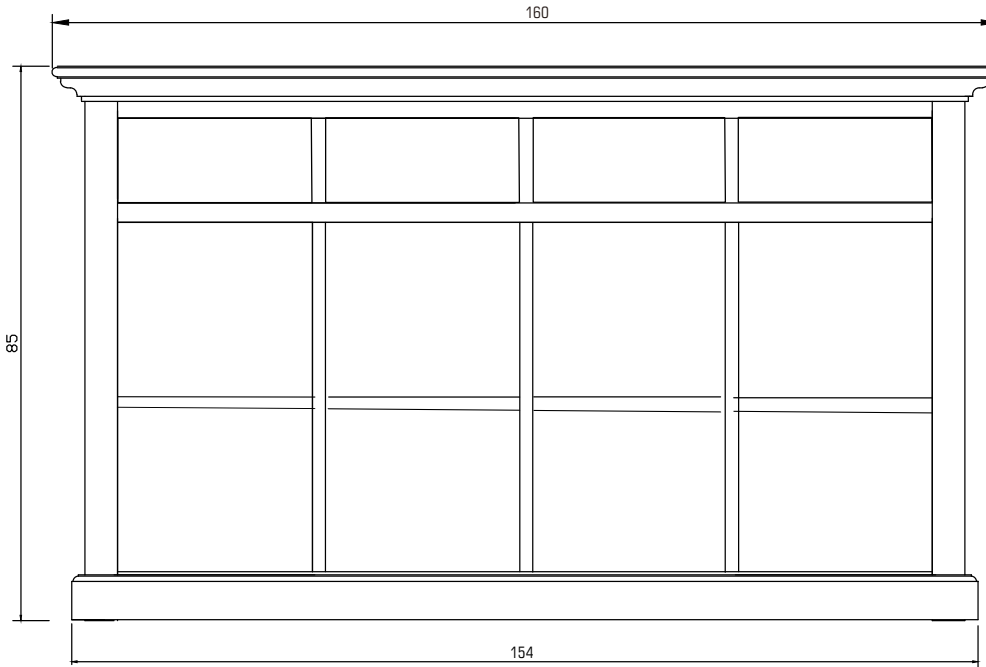

Technical Drawing

B189

Halifax Buffet with 4 Baskets

**NOVA
SOLO**

TOP VIEW

SIDE VIEW

**NOVA
SOLO**

BACK VIEW

DETAIL DOOR

FRONT OPEN

DETAIL DRAWER