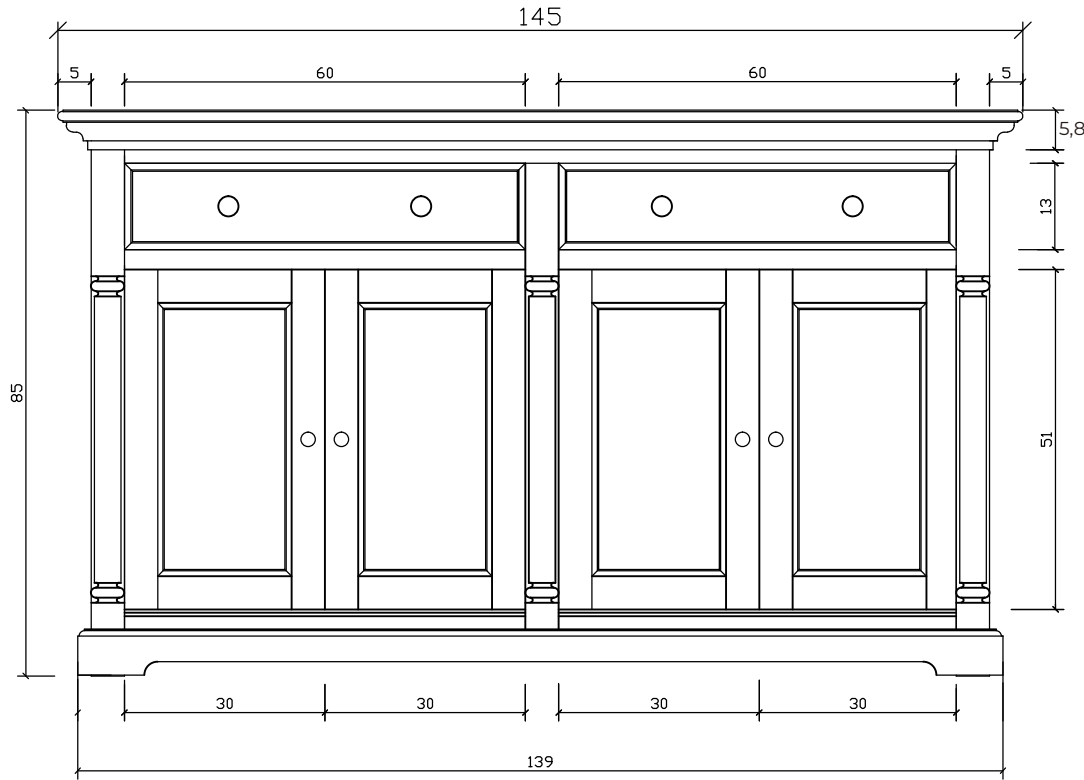

Technical Drawing

B186

Provence Classic Sideboard

**NOVA
SOLO**

TOP VIEW

FRONT VIEW

SIDE VIEW

OPEN VIEW

DETAIL DOOR

DETAIL DRAWERS