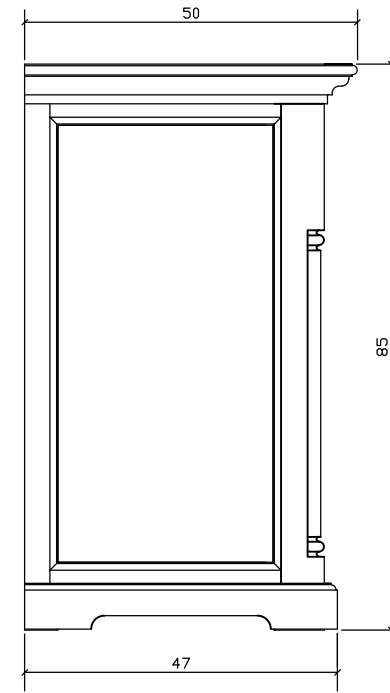

Technical Drawing

B186

Provence Classic Sideboard

**NOVA
SOLO**

TOP VIEW

FRONT VIEW

SIDE VIEW

OPEN VIEW

DETAIL DOOR

DETAIL DRAWERS