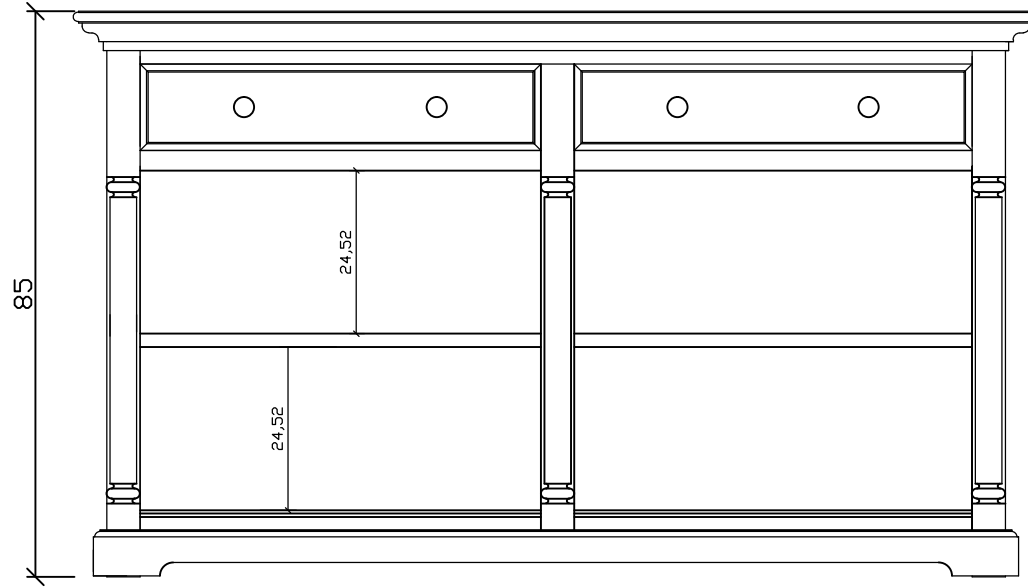

Technical Drawing

B186

Provence Classic Sideboard

**NOVA
SOLO**

TOP VIEW

FRONT VIEW

SIDE VIEW

OPEN VIEW

DETAIL DOOR

DETAIL DRAWERS