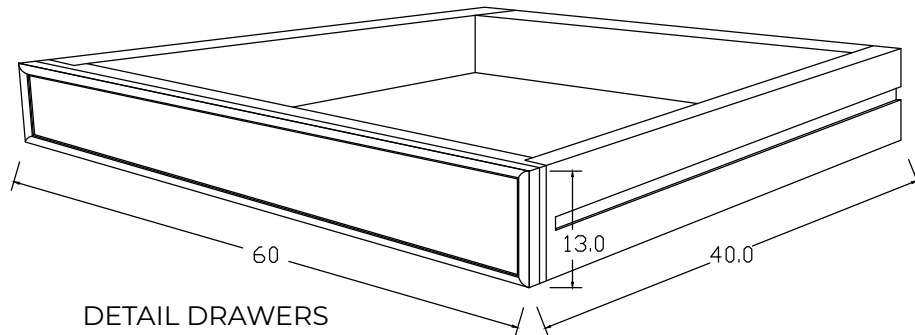

DETAIL DRAWERS