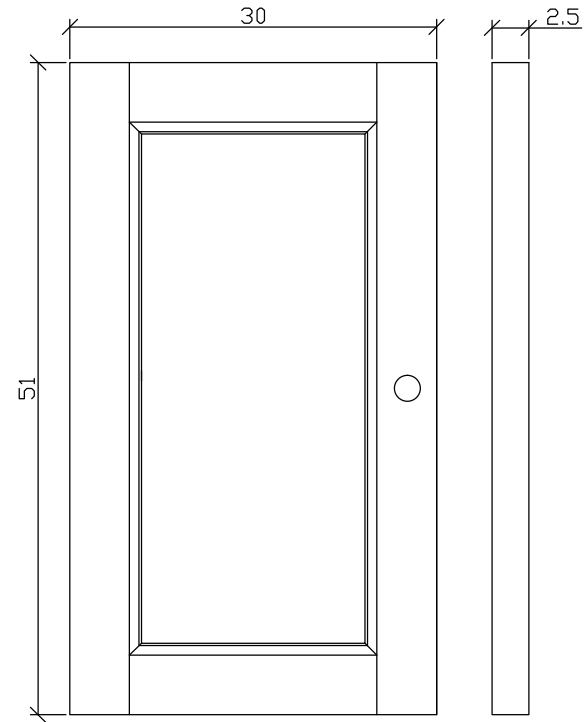

Technical Drawing

B186

Provence Classic Sideboard

**NOVA
SOLO**

TOP VIEW

FRONT VIEW

SIDE VIEW

OPEN VIEW

DETAIL DOOR

DETAIL DRAWERS