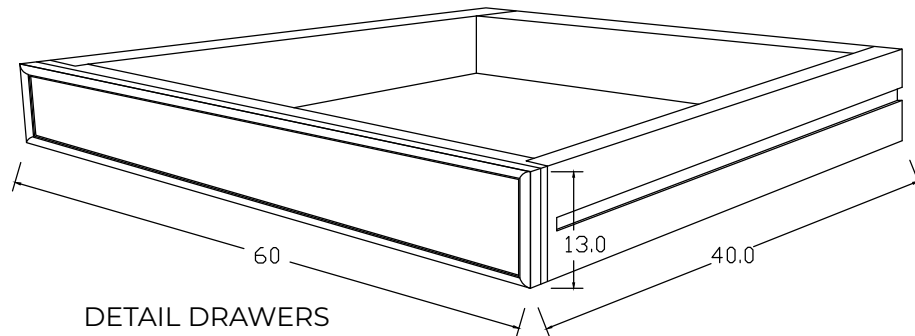

DETAIL DRAWERS