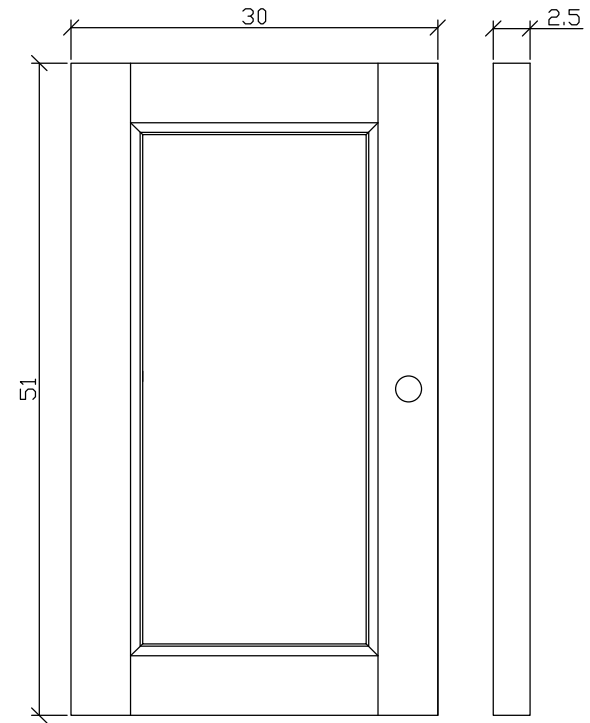

# Technical Drawing

B186TWD

Provence Accent Buffet Basic

**NOVA  
SOLO**

TOP VIEW

FRONT VIEW

SIDE VIEW

OPEN VIEW

DETAIL DOOR

DETAIL DRAWERS