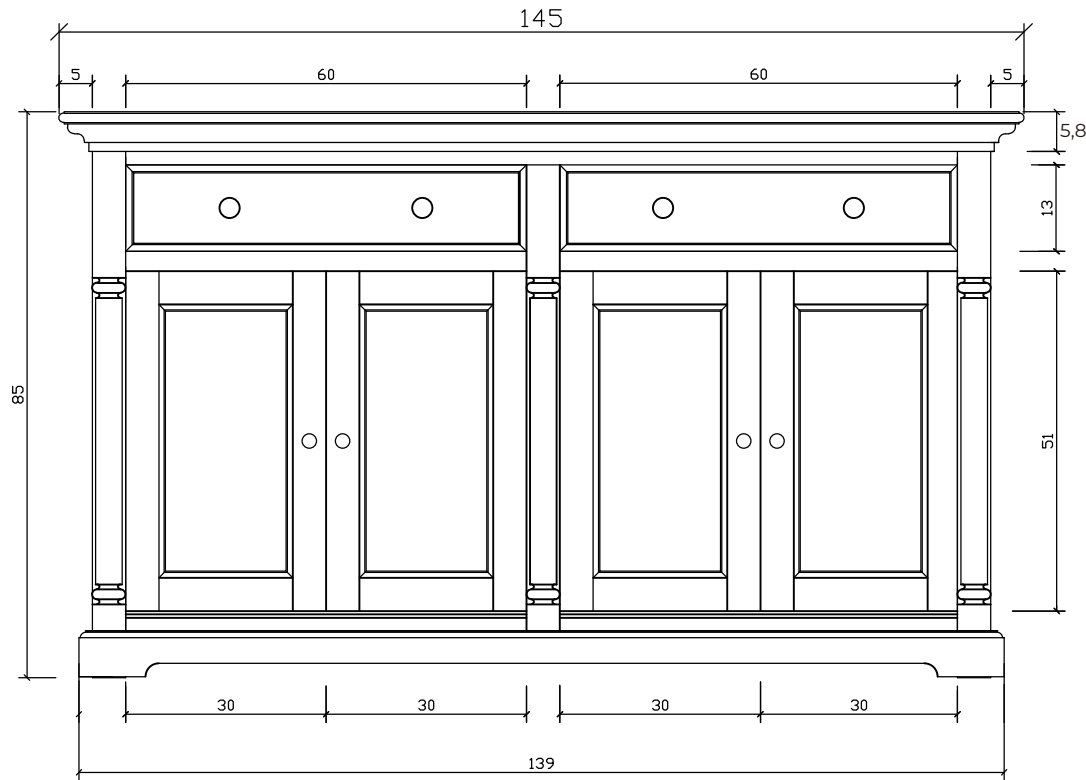

# Technical Drawing

B186TWD

Provence Accent Buffet Basic

**NOVA  
SOLO**

TOP VIEW

FRONT VIEW

SIDE VIEW

OPEN VIEW

DETAIL DOOR

DETAIL DRAWERS