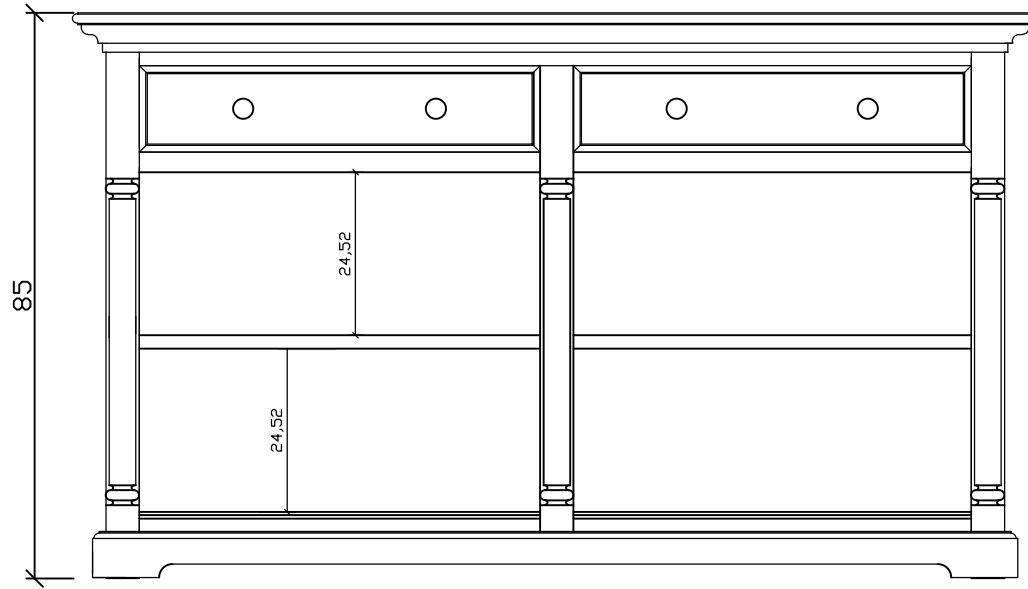

# Technical Drawing

B186TWD

Provence Accent Buffet Basic

**NOVA  
SOLO**

TOP VIEW

FRONT VIEW

SIDE VIEW

OPEN VIEW

DETAIL DOOR

DETAIL DRAWERS