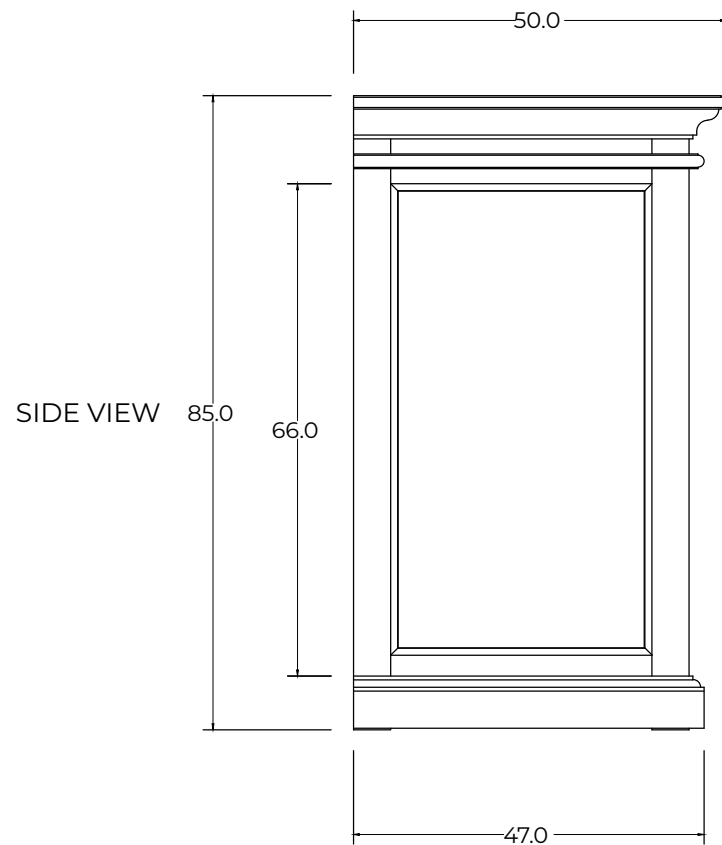

# Technical Drawing

B184

Halifax Display Buffet  
with 4 Glass Doors

**NOVA  
SOLO**

FRONT VIEW

OPEN VIEW

DOOR DETAIL