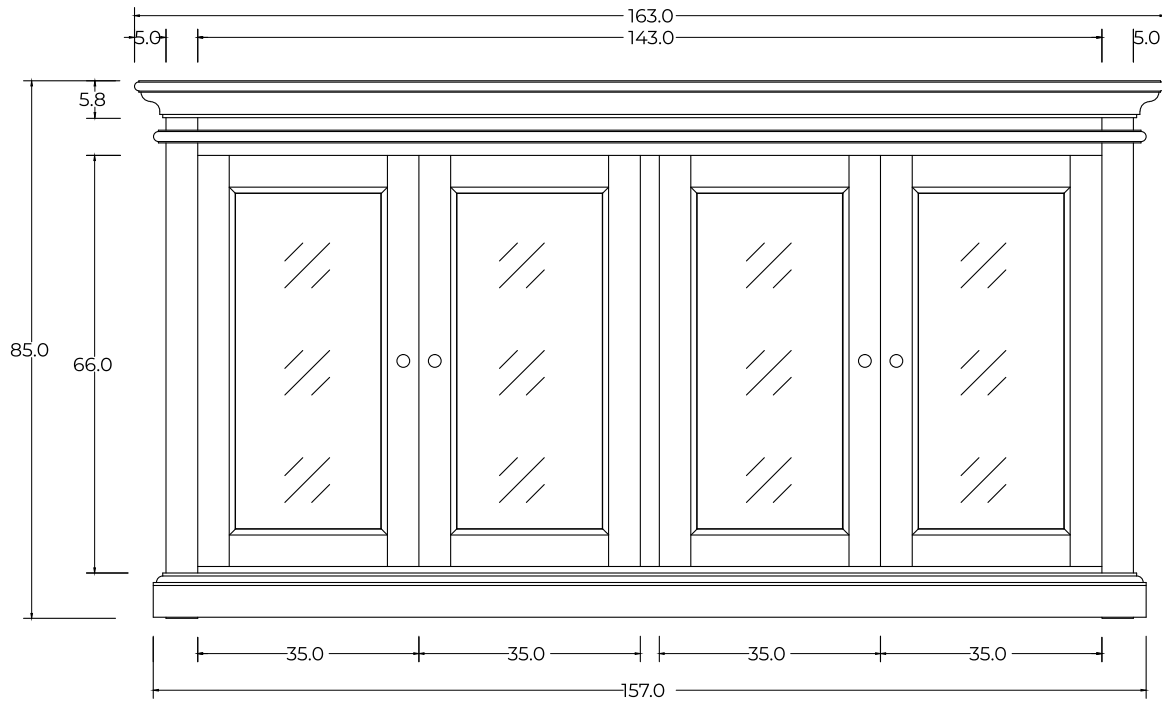

# Technical Drawing

B184

Halifax Display Buffet  
with 4 Glass Doors

**NOVA  
SOLO**

FRONT VIEW

OPEN VIEW

DOOR DETAIL