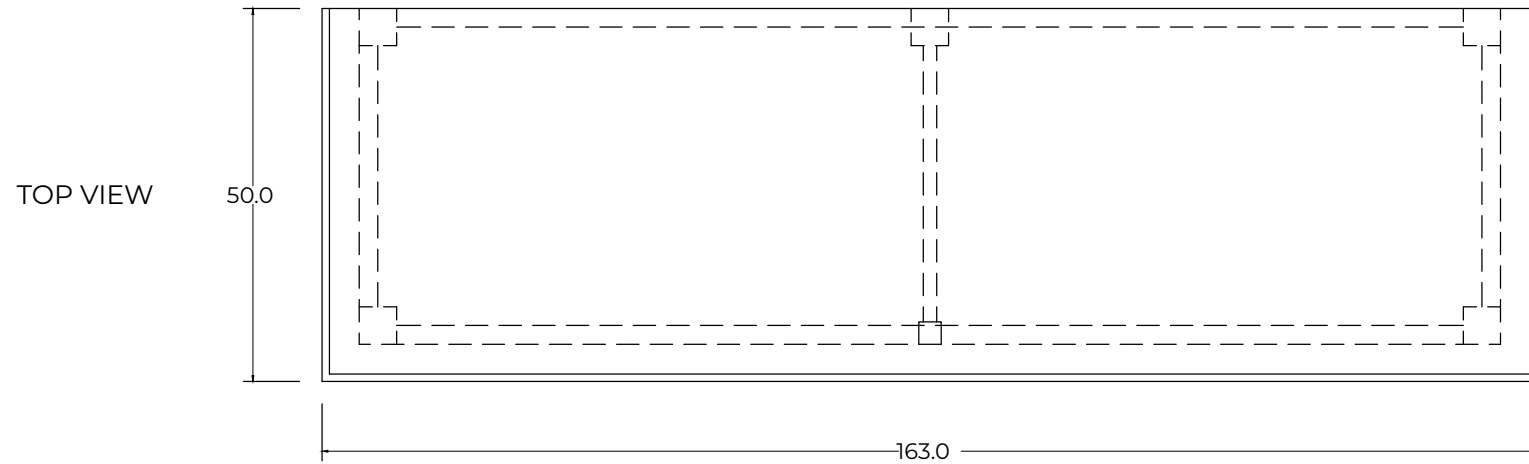

# Technical Drawing

B184

Halifax Display Buffet  
with 4 Glass Doors

**NOVA  
SOLO**

FRONT VIEW

OPEN VIEW

DOOR DETAIL