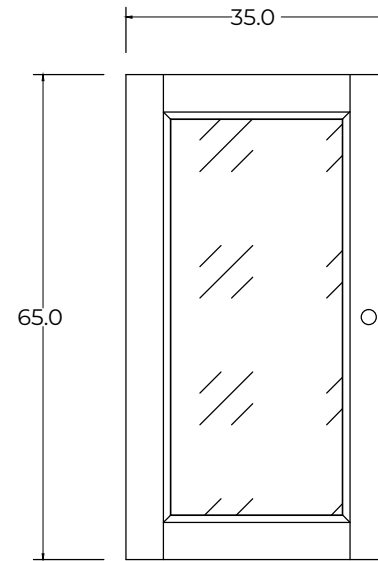

# Technical Drawing

B184

Halifax Display Buffet  
with 4 Glass Doors

**NOVA  
SOLO**

FRONT VIEW

OPEN VIEW

DOOR DETAIL