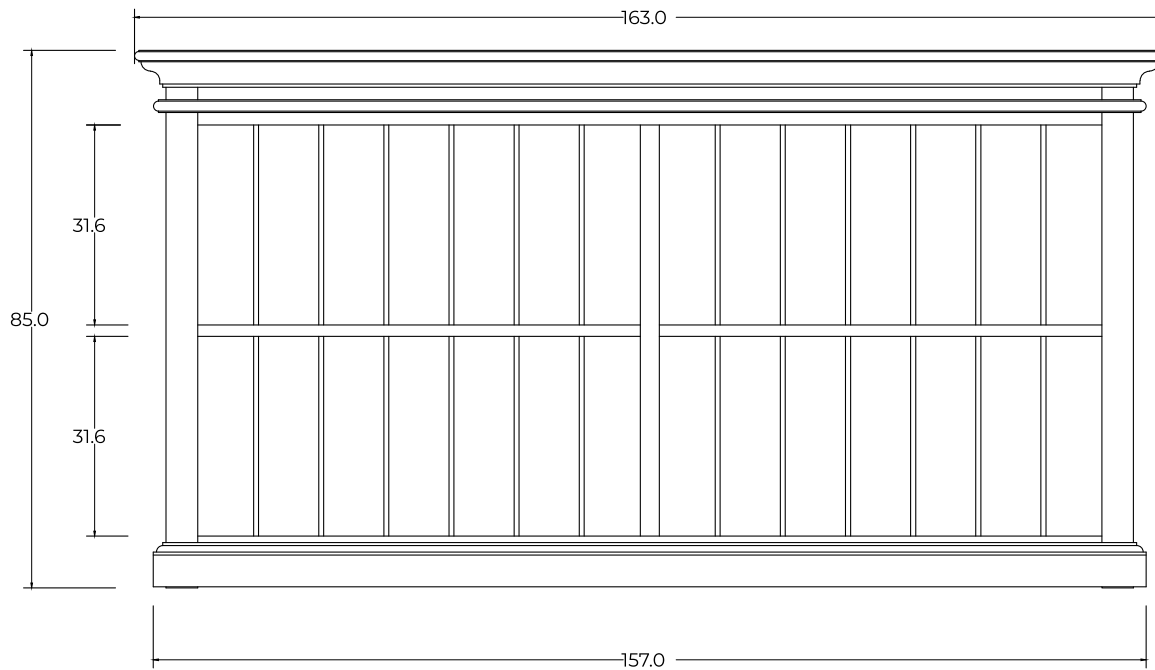

# Technical Drawing

B184

Halifax Display Buffet  
with 4 Glass Doors

**NOVA  
SOLO**

FRONT VIEW

OPEN VIEW

DOOR DETAIL