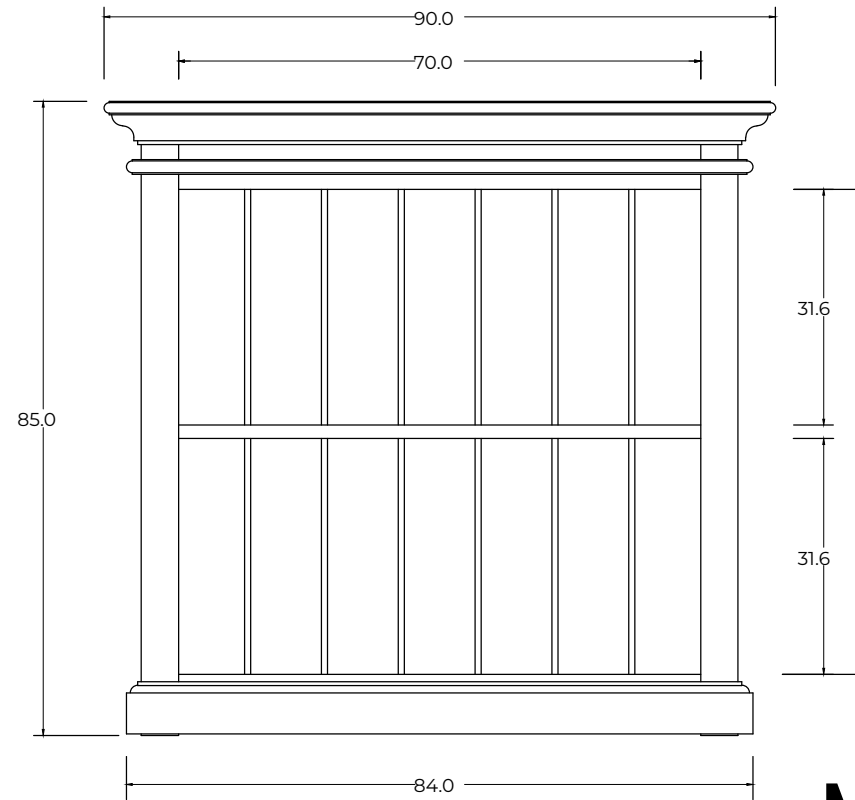

Technical Drawing

B183

Halifax Display Buffet
with 2 Glass Doors

**NOVA
SOLO**

TOP VIEW

FRONT VIEW

OPEN VIEW

SIDE VIEW

DETAIL DOOR