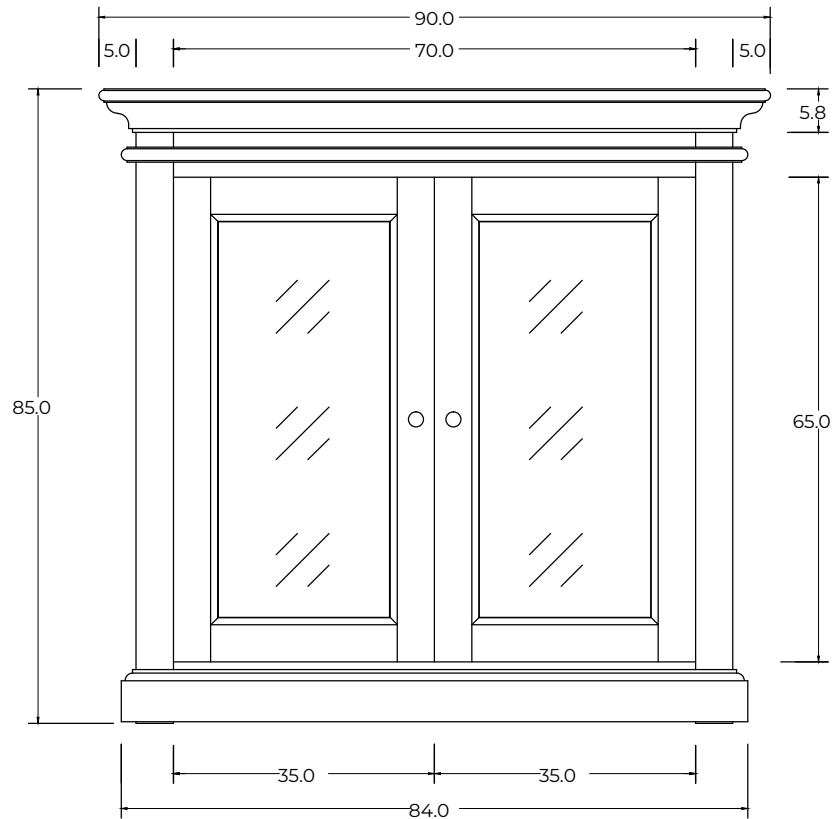

Technical Drawing

B183

Halifax Display Buffet
with 2 Glass Doors

**NOVA
SOLO**

TOP VIEW

FRONT VIEW

OPEN VIEW

SIDE VIEW

DETAIL DOOR