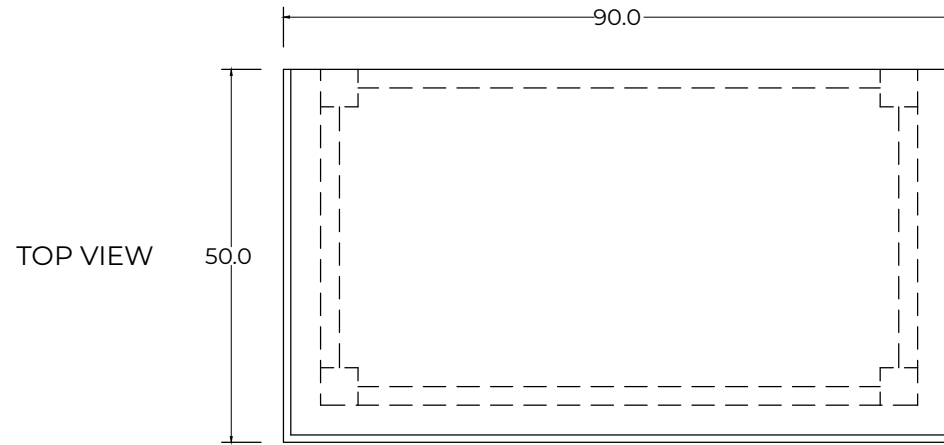

Technical Drawing

B183

Halifax Display Buffet
with 2 Glass Doors

**NOVA
SOLO**

TOP VIEW

FRONT VIEW

OPEN VIEW

SIDE VIEW

DETAIL DOOR