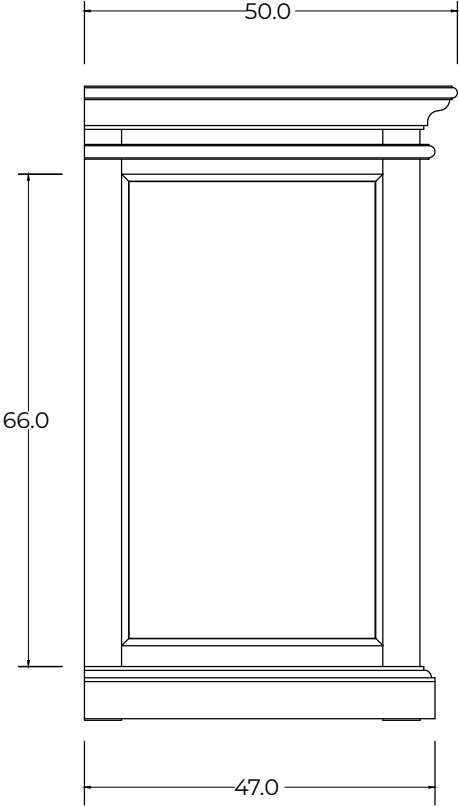

Technical Drawing

B183

Halifax Display Buffet
with 2 Glass Doors

**NOVA
SOLO**

TOP VIEW

FRONT VIEW

OPEN VIEW

SIDE VIEW

DETAIL DOOR