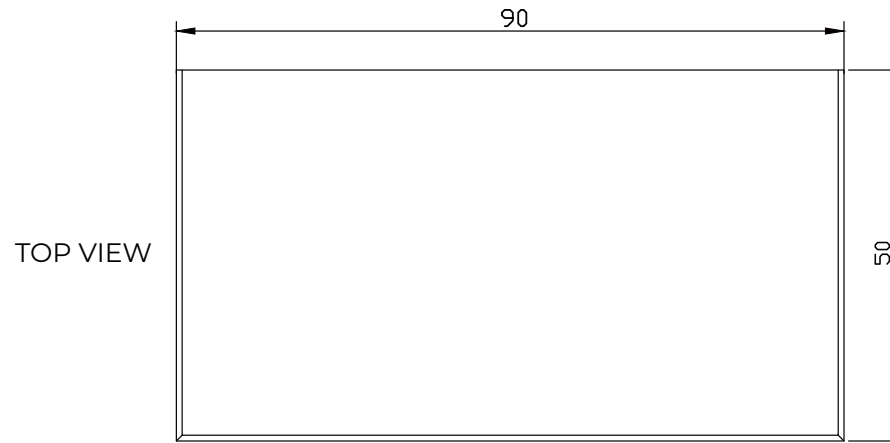

Technical Drawing

B181

Halifax Medium Buffet
with Basket Set

**NOVA
SOLO**

FRONT VIEW

SIDE VIEW

OPEN VIEW

DETAIL DRAWER