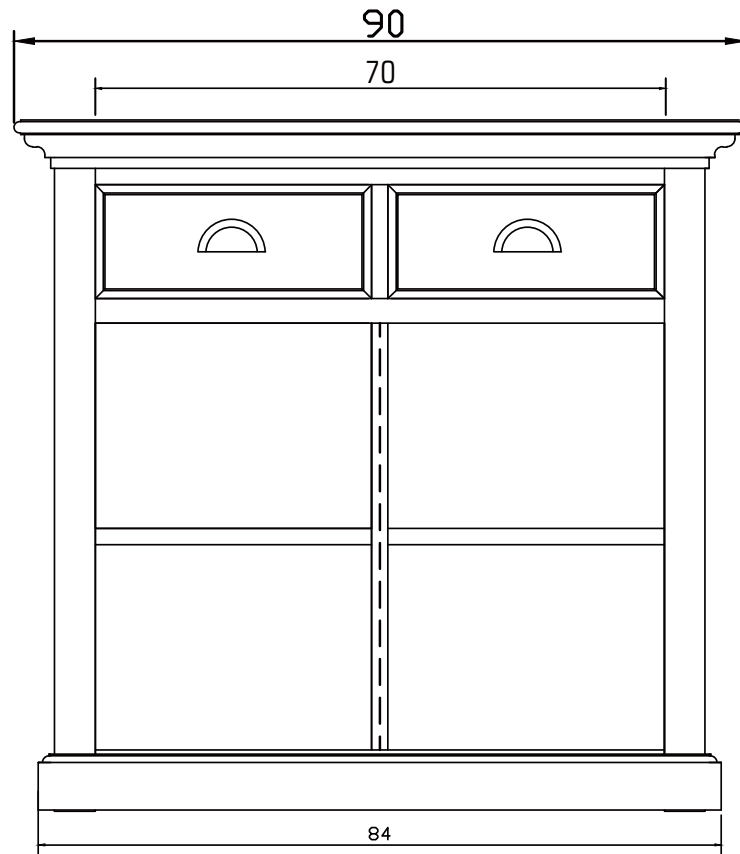

Technical Drawing

B181

Halifax Medium Buffet
with Basket Set

**NOVA
SOLO**

FRONT VIEW

SIDE VIEW

OPEN VIEW

DETAIL DRAWER