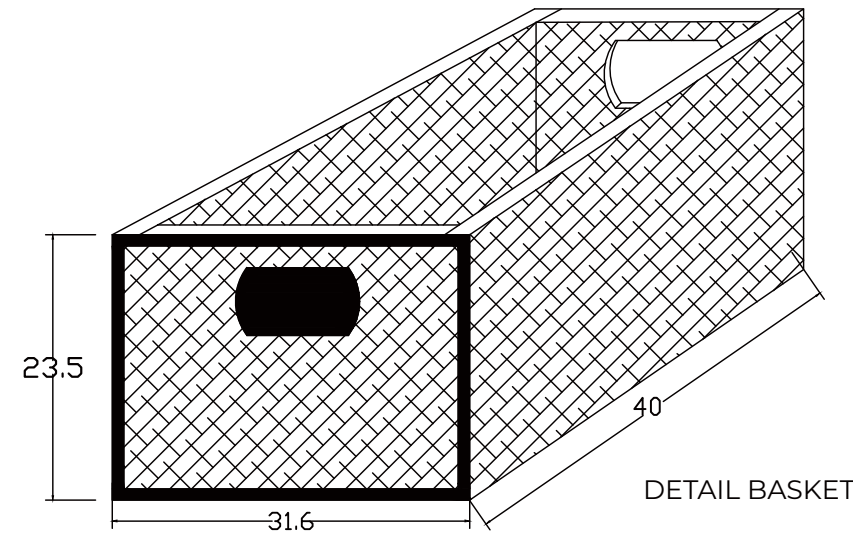

Technical Drawing

B181

Halifax Medium Buffet
with Basket Set

**NOVA
SOLO**

FRONT VIEW

SIDE VIEW

OPEN VIEW

DETAIL DRAWER

DETAIL BASKET