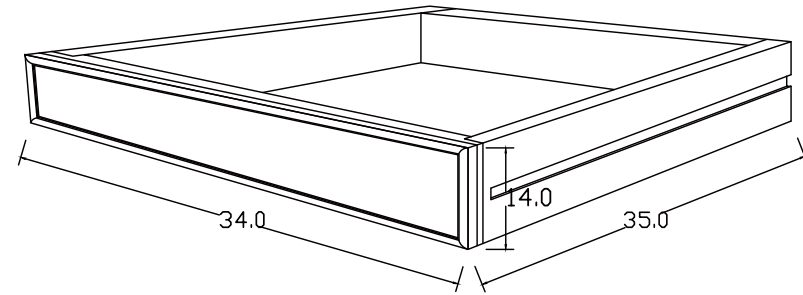

Technical Drawing

B181

Halifax Medium Buffet
with Basket Set

**NOVA
SOLO**

FRONT VIEW

SIDE VIEW

OPEN VIEW

DETAIL DRAWER

DETAIL BASKET