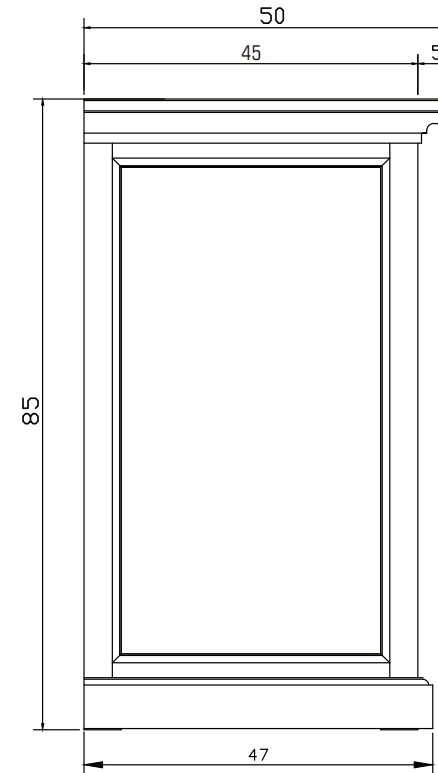

Technical Drawing

B181

Halifax Medium Buffet
with Basket Set

**NOVA
SOLO**

FRONT VIEW

SIDE VIEW

OPEN VIEW

DETAIL DRAWER

DETAIL BASKET