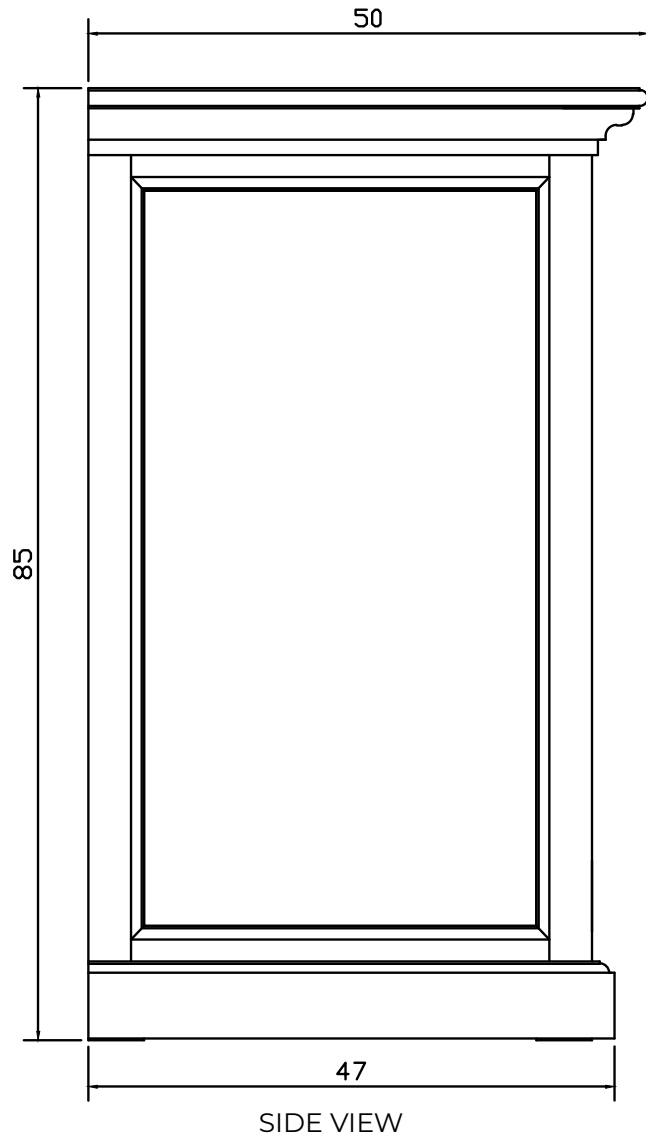

Technical Drawing

B130CT

Halifax Contrast
Buffet with Sliding Doors

**NOVA
SOLO**

FRONT VIEW

OPEN VIEW

TOP VIEW

DRAWER