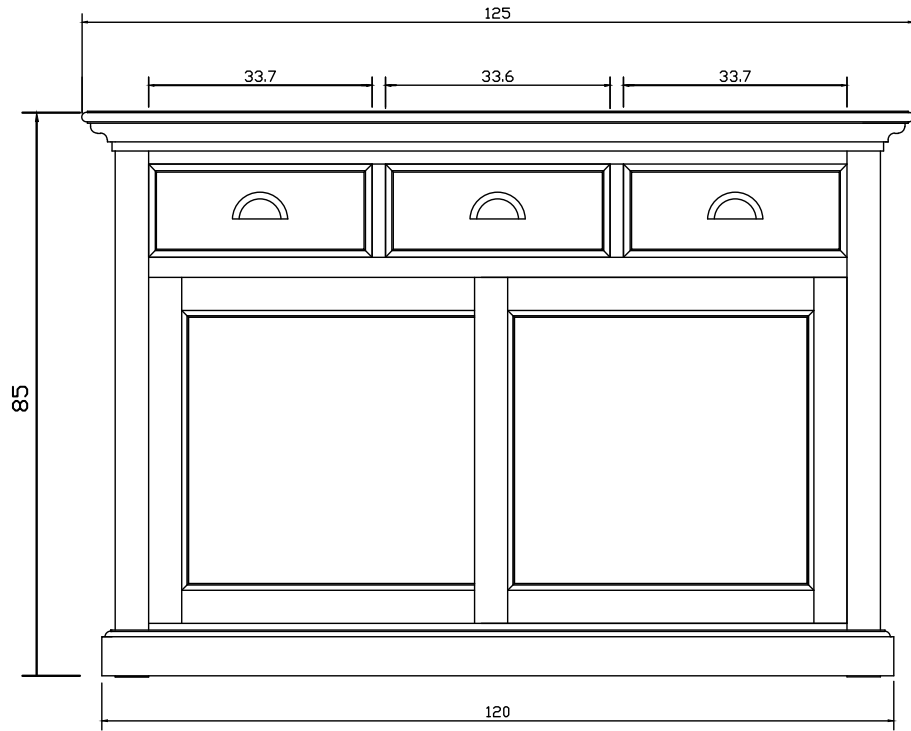

Technical Drawing

B130CT

Halifax Contrast
Buffet with Sliding Doors

**NOVA
SOLO**

FRONT VIEW

OPEN VIEW

TOP VIEW

DRAWER