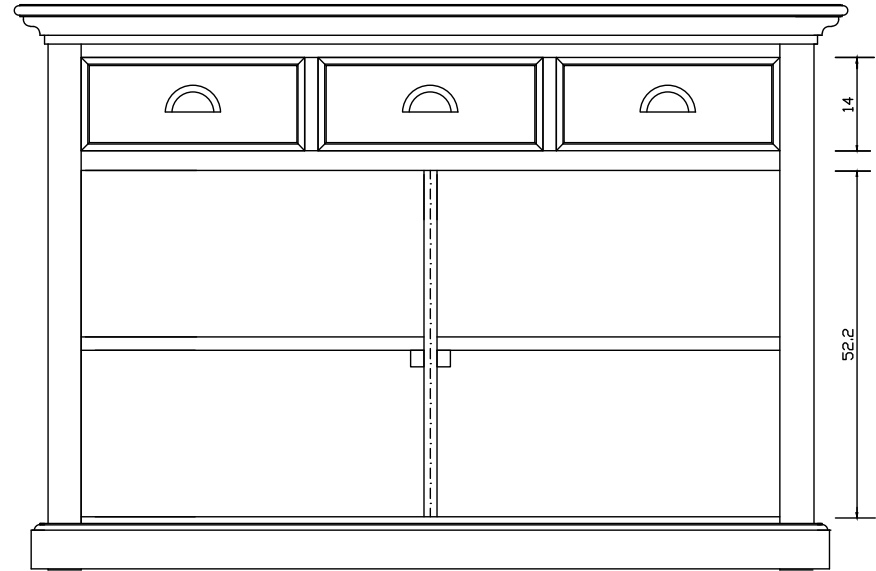

Technical Drawing

B130CT

Halifax Contrast
Buffet with Sliding Doors

**NOVA
SOLO**

FRONT VIEW

OPEN VIEW

TOP VIEW

DRAWER