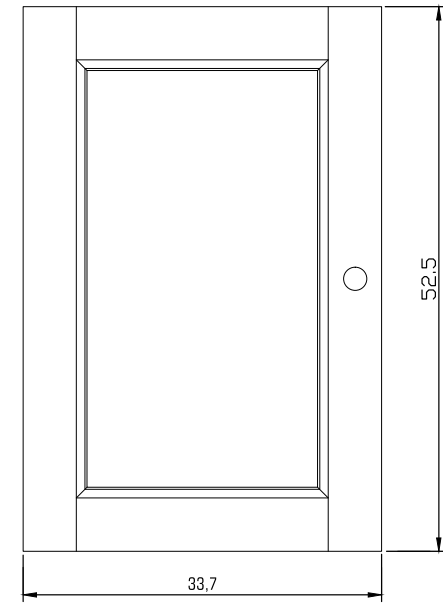

Technical Drawing

B129CT

Halifax Contrast
Buffet with 2 Baskets

**NOVA
SOLO**

FRONT VIEW

SIDE VIEW

TOP VIEW

FRONT OPEN VIEW

DOOR DETAIL

DRAWER DETAIL