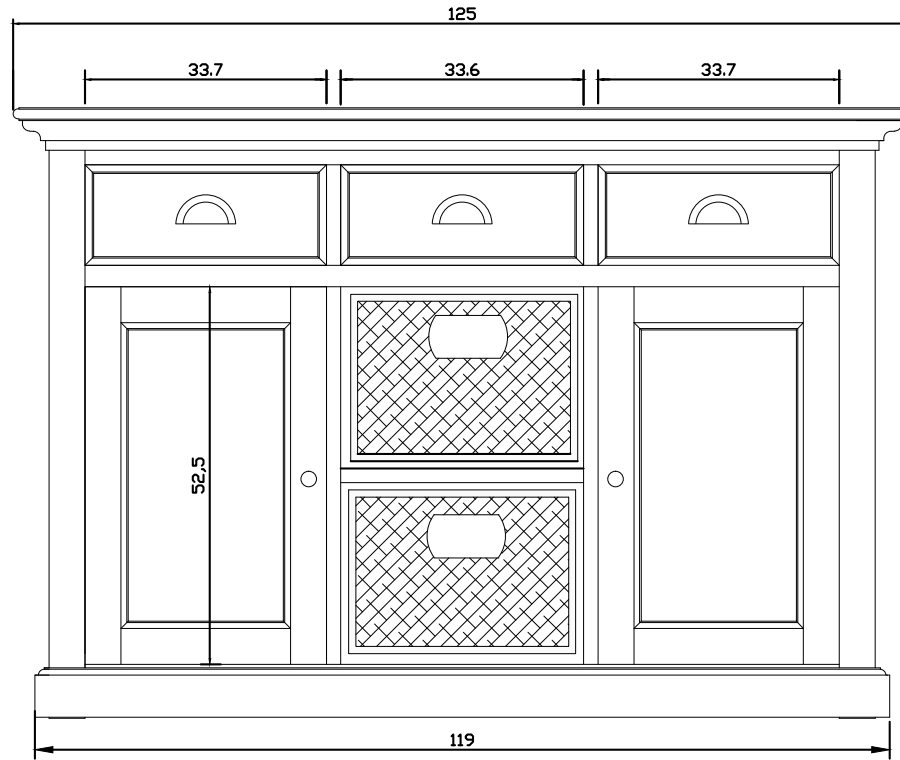

Technical Drawing

B129CT

Halifax Contrast
Buffet with 2 Baskets

**NOVA
SOLO**

FRONT VIEW

SIDE VIEW

TOP VIEW

FRONT OPEN VIEW

DOOR DETAIL

DRAWER DETAIL