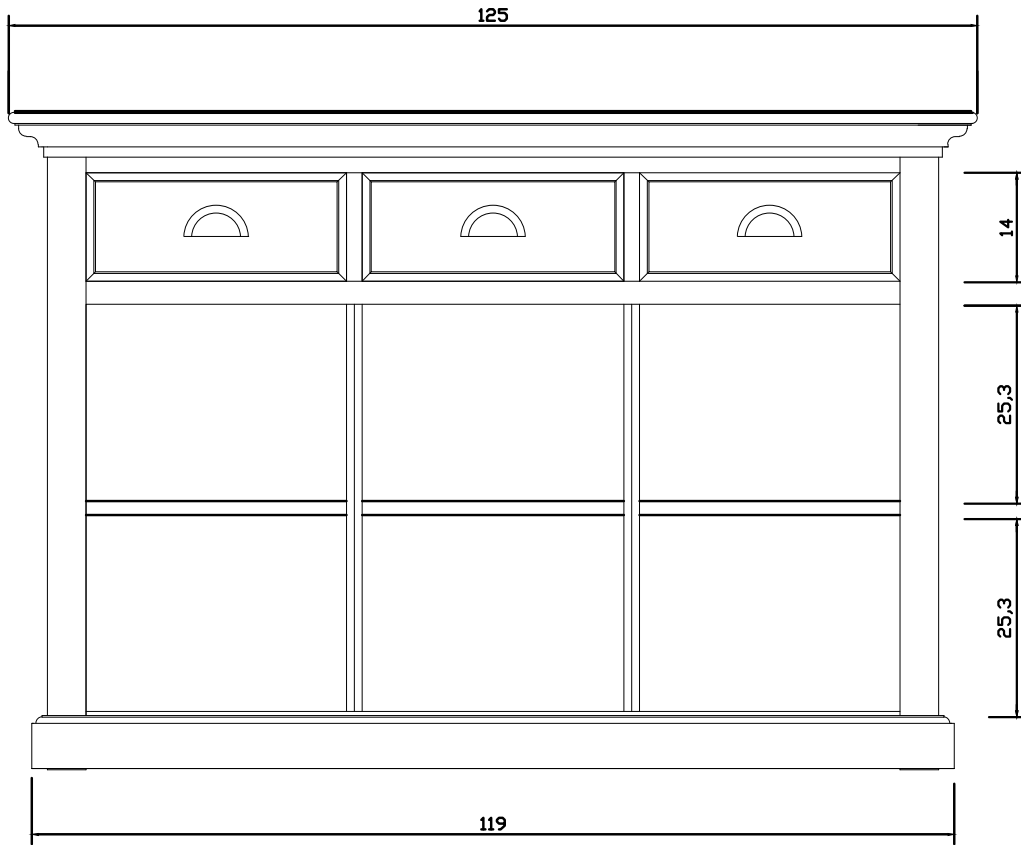

Technical Drawing

B129CT

Halifax Contrast
Buffet with 2 Baskets

**NOVA
SOLO**

FRONT VIEW

SIDE VIEW

TOP VIEW

FRONT OPEN VIEW

DOOR DETAIL

DRAWER DETAIL