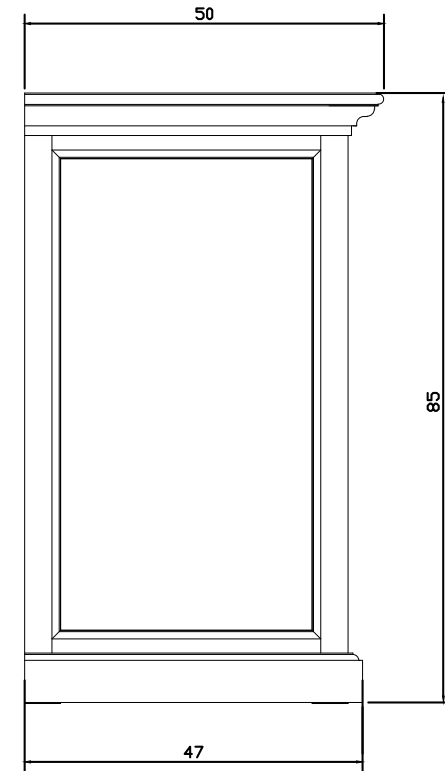

Technical Drawing

B129CT

Halifax Contrast
Buffet with 2 Baskets

**NOVA
SOLO**

FRONT VIEW

SIDE VIEW

TOP VIEW

FRONT OPEN VIEW

DOOR DETAIL

DRAWER DETAIL