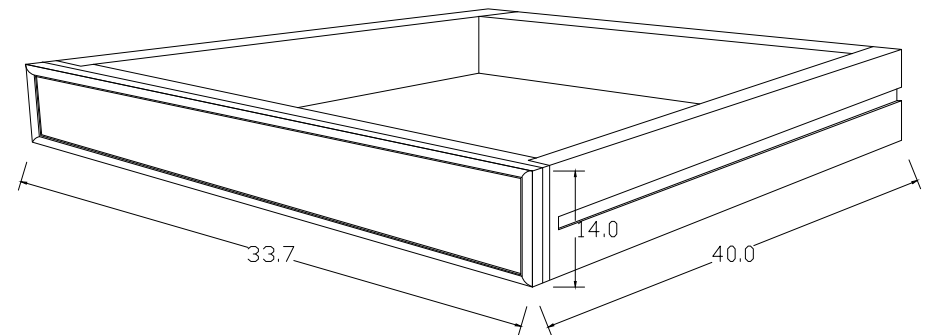

DRAWER DETAIL