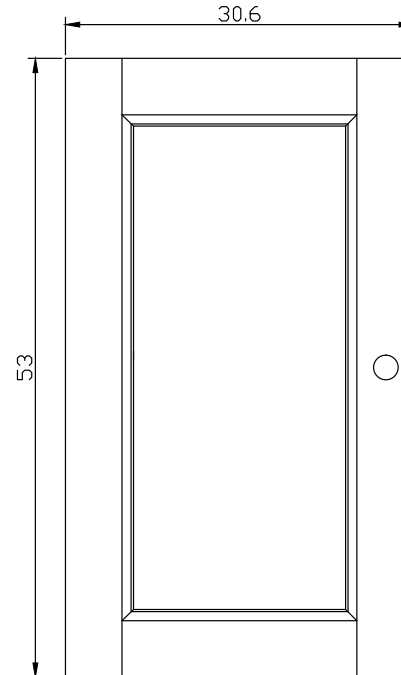

Technical Drawing

B127CT
Halifax Contrast Buffet

**NOVA
SOLO**

TOP VIEW

FRONT VIEW

SIDE VIEW

OPEN VIEW

DETAIL DOOR