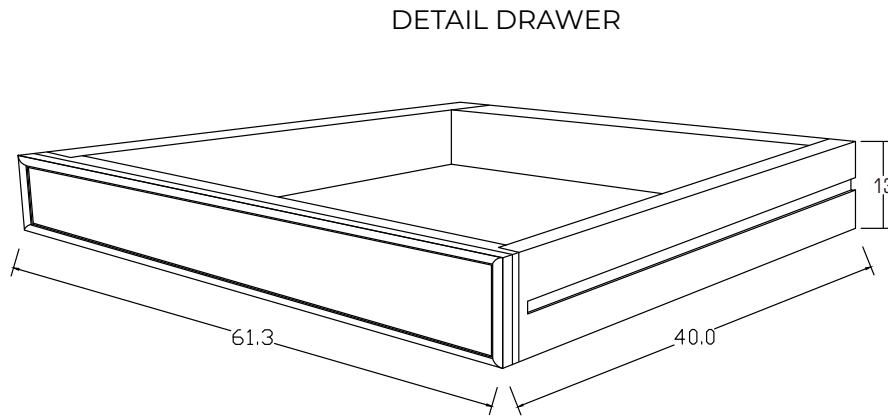

Technical Drawing

B127CT
Halifax Contrast Buffet

**NOVA
SOLO**

TOP VIEW

FRONT VIEW

SIDE VIEW

OPEN VIEW

DETAIL DOOR