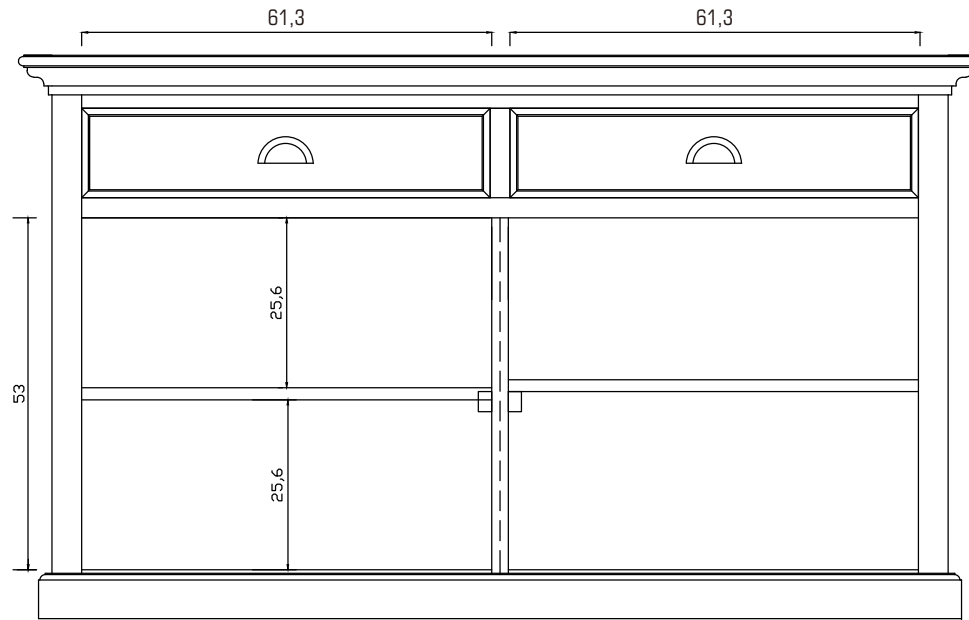

Technical Drawing

B127CT
Halifax Contrast Buffet

**NOVA
SOLO**

TOP VIEW

FRONT VIEW

SIDE VIEW

OPEN VIEW

DETAIL DOOR